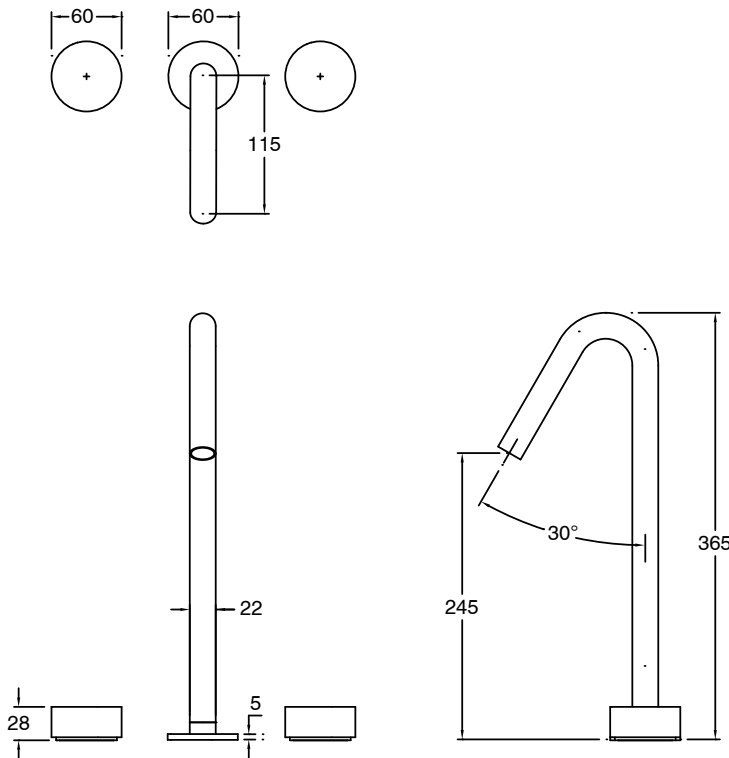

SUSSEX

Sussex Pure Vessel Basin Set PVD Brushed Gunmetal (5 Star) Lead Free

50702

SPECIFICATIONS	
Recommended Use	Residential;Commercial
Colour Finish	Brushed Gunmetal
Primary Material	Lead Free Brass
Recommended Pressure Range	150 - 500 kPa as per AS3500
Max Continuous Working Temperature (deg C)	65
Min Continuous Working Temperature (deg C)	1
WARRANTY	
Residential Use (Years)	40
Commercial Use (Years)	10
<i>Please refer to Sussex Warranty page for full Terms and Conditions</i>	

Disclaimer: Products in this specification manual must by regulation be installed by licensed and registered trade people. The manufacturer/distributor reserves the right to vary specifications or delete models from their range without prior notification. Dimensions are nominal measurements only. Dimensions and set-outs listed are correct at time of publication however the manufacturer/distributor takes no responsibility for printing errors.