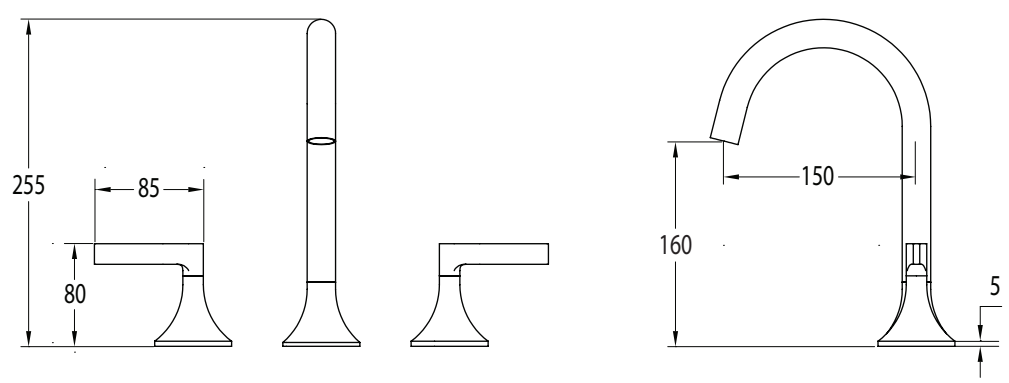

SUSSEX

Sussex Oria Basin Set PVD Brushed Nickel (5 Star) Lead Free

39639

SPECIFICATIONS

Recommended Use	Residential;Commercial
Colour Finish	Brushed Nickel
Primary Material	Lead Free Brass
Recommended Pressure Range	150 - 500 kPa as per AS3500
Max Continuous Working Temperature (deg C)	65
Min Continuous Working Temperature (deg C)	1

WARRANTY

Residential Use (Years)	40
Commercial Use (Years)	10

Please refer to Sussex Warranty page for full Terms and Conditions

Dimensions are nominal measurements only.

CLEANING RECOMMENDATIONS:

We recommend the use of soapy water or approved cleaners. This product should not be cleaned with abrasive materials. Damage caused by any improper treatment is not covered by the product warranty. Refer to Warranty Conditions

Disclaimer: Products in this specification manual must by regulation be installed by licensed and registered trade people. The manufacturer/distributor reserves the right to vary specifications or delete models from their range without prior notification. Dimensions are nominal measurements only. Dimensions and set-outs listed are correct at time of publication however the manufacturer/distributor takes no responsibility for printing errors.

Published 30/04/2026

To see the complete Sussex range go to www.reece.com.au