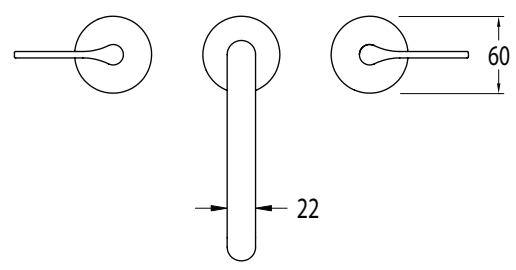

SUSSEX

Sussex Oria Basin Set PVD Brushed Nickel (5 Star) Lead Free

39639

SPECIFICATIONS

Recommended Use	Residential;Commercial
Colour Finish	Brushed Nickel
Primary Material	Lead Free Brass
Recommended Pressure Range	150 - 500 kPa as per AS3500
Max Continuous Working Temperature (deg C)	65
Min Continuous Working Temperature (deg C)	1

WARRANTY

Residential Use (Years)	40
Commercial Use (Years)	10

Please refer to Sussex Warranty page for full Terms and Conditions

Dimensions are nominal measurements only.

CLEANING RECOMMENDATIONS:

We recommend the use of soapy water or approved cleaners. This product should not be cleaned with abrasive materials. Damage caused by any improper treatment is not covered by the product warranty. Refer to Warranty Conditions

Disclaimer: Products in this specification manual must by regulation be installed by licensed and registered trade people. The manufacturer/distributor reserves the right to vary specifications or delete models from their range without prior notification. Dimensions are nominal measurements only. Dimensions and set-outs listed are correct at time of publication however the manufacturer/distributor takes no responsibility for printing errors.

Published 30/04/2026

To see the complete Sussex range go to www.reece.com.au