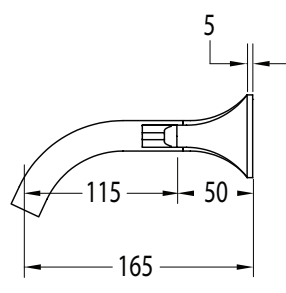

SUSSEX

Sussex Oria Wall Basin Set 165mm Outlet PVD Brushed Nickel (5 Star) Lead Free

39681

SPECIFICATIONS

Recommended Use	Residential;Commercial
Colour Finish	Brushed Nickel
Primary Material	Lead Free Brass
Recommended Pressure Range	150 - 500 kPa as per AS3500
Max Continuous Working Temperature (deg C)	65
Min Continuous Working Temperature (deg C)	1

WARRANTY

Residential Use (Years)	40
Commercial Use (Years)	10

Please refer to Sussex Warranty page for full Terms and Conditions

Dimensions are nominal measurements only.

CLEANING RECOMMENDATIONS:

We recommend the use of soapy water or approved cleaners. This product should not be cleaned with abrasive materials. Damage caused by any improper treatment is not covered by the product warranty. Refer to Warranty Conditions

Disclaimer: Products in this specification manual must by regulation be installed by licensed and registered trade people. The manufacturer/distributor reserves the right to vary specifications or delete models from their range without prior notification. Dimensions are nominal measurements only. Dimensions and set-outs listed are correct at time of publication however the manufacturer/distributor takes no responsibility for printing errors.

Published 30/04/2026

To see the complete Sussex range go to www.reece.com.au