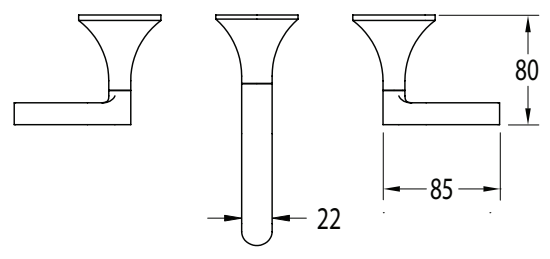

SUSSEX

Sussex Oria Wall Basin Set 165mm Outlet PVD Brushed Nickel (5 Star) Lead Free

39681

SPECIFICATIONS

Recommended Use	Residential;Commercial
Colour Finish	Brushed Nickel
Primary Material	Lead Free Brass
Recommended Pressure Range	150 - 500 kPa as per AS3500
Max Continuous Working Temperature (deg C)	65
Min Continuous Working Temperature (deg C)	1

WARRANTY

Residential Use (Years)	40
Commercial Use (Years)	10

Please refer to Sussex Warranty page for full Terms and Conditions

Dimensions are nominal measurements only.

CLEANING RECOMMENDATIONS:

We recommend the use of soapy water or approved cleaners. This product should not be cleaned with abrasive materials. Damage caused by any improper treatment is not covered by the product warranty. Refer to Warranty Conditions

Disclaimer: Products in this specification manual must by regulation be installed by licensed and registered trade people. The manufacturer/distributor reserves the right to vary specifications or delete models from their range without prior notification. Dimensions are nominal measurements only. Dimensions and set-outs listed are correct at time of publication however the manufacturer/distributor takes no responsibility for printing errors.

Published 30/04/2026

To see the complete Sussex range go to www.reece.com.au