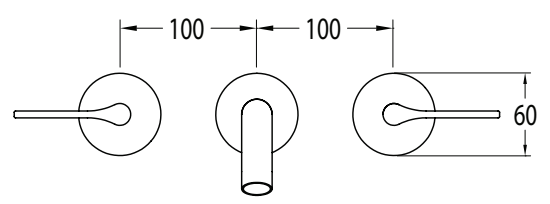

SUSSEX

Sussex Oria Wall Basin Set 165mm Outlet PVD Brushed Nickel (5 Star) Lead Free

39681

SPECIFICATIONS

Recommended Use	Residential;Commercial
Colour Finish	Brushed Nickel
Primary Material	Lead Free Brass
Recommended Pressure Range	150 - 500 kPa as per AS3500
Max Continuous Working Temperature (deg C)	65
Min Continuous Working Temperature (deg C)	1

WARRANTY

Residential Use (Years)	40
Commercial Use (Years)	10

Please refer to Sussex Warranty page for full Terms and Conditions

Dimensions are nominal measurements only.

CLEANING RECOMMENDATIONS:

We recommend the use of soapy water or approved cleaners. This product should not be cleaned with abrasive materials. Damage caused by any improper treatment is not covered by the product warranty. Refer to Warranty Conditions

Disclaimer: Products in this specification manual must by regulation be installed by licensed and registered trade people. The manufacturer/distributor reserves the right to vary specifications or delete models from their range without prior notification. Dimensions are nominal measurements only. Dimensions and set-outs listed are correct at time of publication however the manufacturer/distributor takes no responsibility for printing errors.

Published 30/04/2026

To see the complete Sussex range go to www.reece.com.au