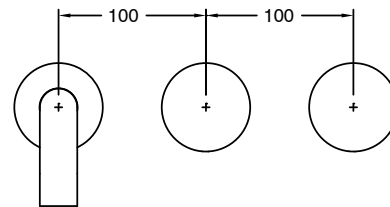

SUSSEX

**Sussex Pure Wall Basin Hostess System 250mm Right Hand with Linear Textured Handles
PVD Matte Black (3 Star)
9511369**

SPECIFICATIONS	
Recommended Use	Residential;Commercial
Colour Finish	Matte Black
Primary Material	DR Brass
Recommended Pressure Range	150 - 500 kPa as per AS3500
Max Continuous Working Temperature (deg C)	65
Min Continuous Working Temperature (deg C)	1
WARRANTY	
Residential Use (Years)	40
Commercial Use (Years)	10
<i>Please refer to Sussex Warranty page for full Terms and Conditions</i>	