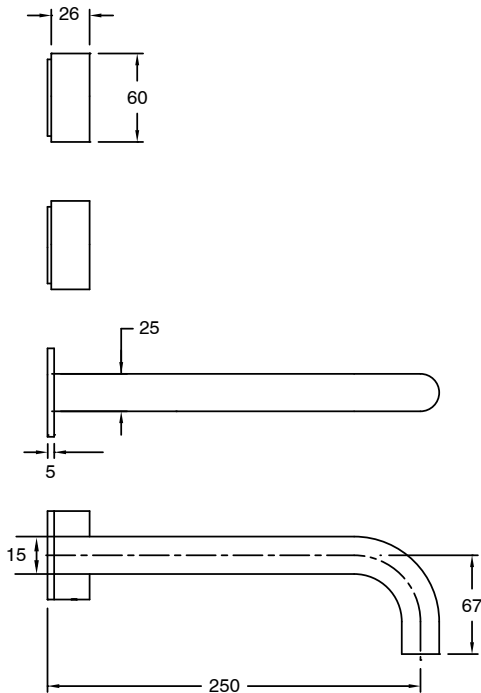

SUSSEX

**Sussex Pure Wall Basin Hostess System 250mm Right Hand with Linear Textured Handles
PVD Matte Black (3 Star)
9511369**

SPECIFICATIONS	
Recommended Use	Residential;Commercial
Colour Finish	Matte Black
Primary Material	DR Brass
Recommended Pressure Range	150 - 500 kPa as per AS3500
Max Continuous Working Temperature (deg C)	65
Min Continuous Working Temperature (deg C)	1
WARRANTY	
Residential Use (Years)	40
Commercial Use (Years)	10
<i>Please refer to Sussex Warranty page for full Terms and Conditions</i>	

Disclaimer: Products in this specification manual must by regulation be installed by licensed and registered trade people. The manufacturer/distributor reserves the right to vary specifications or delete models from their range without prior notification. Dimensions are nominal measurements only. Dimensions and set-outs listed are correct at time of publication however the manufacturer/distributor takes no responsibility for printing errors.