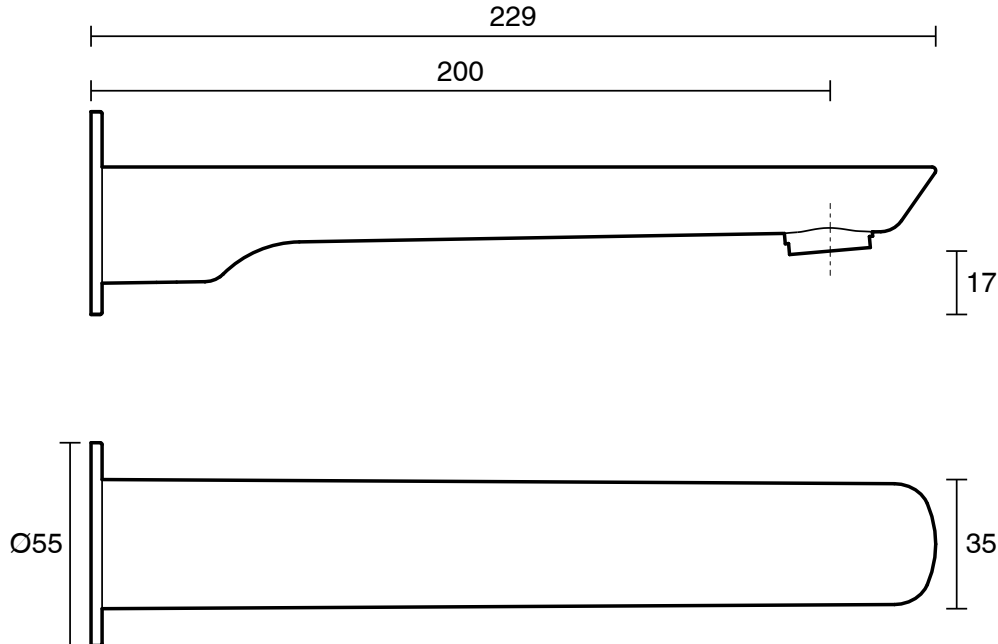

mizu

Mizu Bliss Basin Outlet 200mm Matte Black (4 Star)

9505356

SPECIFICATIONS

Recommended Use	Residential;Commercial
Colour Finish	Matte Black
Primary Material	DR Brass
Recommended Pressure Range	150 - 500 kPa as per AS3500
Max Continuous Working Temperature (deg C)	80
Min Continuous Working Temperature (deg C)	5

WARRANTY

Residential & Commercial Use (Years)	25
Spare Parts & Labour (Years)	1

Please refer to Mizu Warranty page for full Terms and Conditions

Dimensions are nominal measurements only.

CLEANING RECOMMENDATIONS:

We recommend the use of soapy water or approved cleaners. This product should not be cleaned with abrasive materials. Damage caused by any improper treatment is not covered by the product warranty. Refer to Warranty Conditions

Disclaimer: Products in this specification manual must by regulation be installed by licensed and registered trade people. The manufacturer/distributor reserves the right to vary specifications or delete models from their range without prior notification. Dimensions are nominal measurements only. Dimensions and set-outs listed are correct at time of publication however the manufacturer/distributor takes no responsibility for printing errors.

Published 01/04/2026

To see the complete Mizu range go to www.reece.com.au