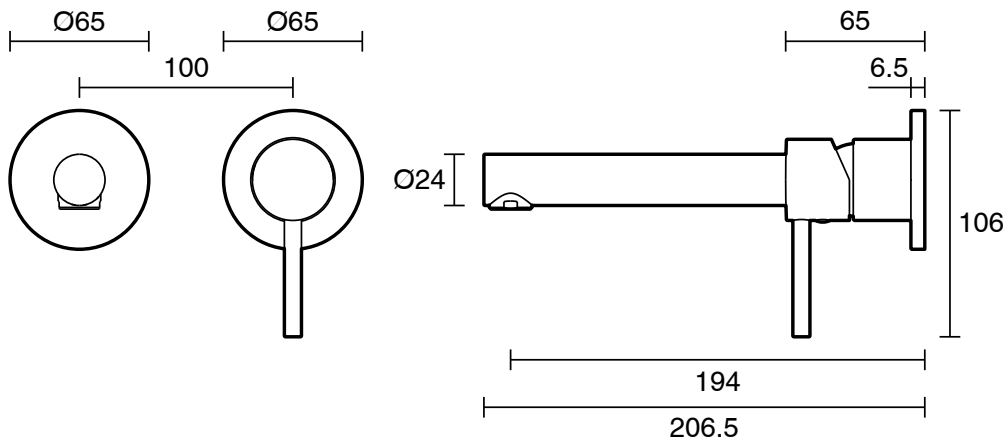

mizu

Mizu Drift Wall Basin / Bath Mixer Set with Straight Spout 2 Piece Kit Chrome (6 Star) Lead Free

2267364

SPECIFICATIONS

Recommended Use	Residential;Commercial
Colour Finish	Polished Chrome
Primary Material	Lead Free Brass
Recommended Pressure Range	150 - 500 kPa as per AS3500
Max Continuous Working Temperature (deg C)	65
Min Continuous Working Temperature (deg C)	5

WARRANTY

Residential & Commercial Use (Years)	25
Spare Parts & Labour (Years)	1

Please refer to Mizu Warranty page for full Terms and Conditions