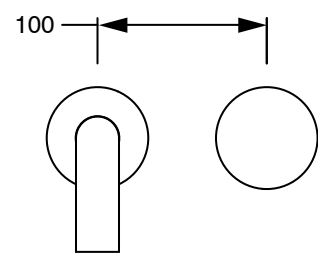

SUSSEX

Sussex Pure Progressive Wall Basin Mixer Tap System 250mm Brushed Nickel (3 Star)

2299286

SPECIFICATIONS

Recommended Use	Residential;Commercial
Colour Finish	Brushed Nickel
Primary Material	DR Brass
Recommended Pressure Range	150 - 500 kPa as per AS3500
Max Continuous Working Temperature (deg C)	65
Min Continuous Working Temperature (deg C)	1

WARRANTY

Residential Use (Years)	40
Commercial Use (Years)	10

Please refer to Sussex Warranty page for full Terms and Conditions

Dimensions are nominal measurements only.

CLEANING RECOMMENDATIONS:

We recommend the use of soapy water or approved cleaners. This product should not be cleaned with abrasive materials. Damage caused by any improper treatment is not covered by the product warranty. Refer to Warranty Conditions

Disclaimer: Products in this specification manual must by regulation be installed by licensed and registered trade people. The manufacturer/distributor reserves the right to vary specifications or delete models from their range without prior notification. Dimensions are nominal measurements only. Dimensions and set-outs listed are correct at time of publication however the manufacturer/distributor takes no responsibility for printing errors.

Published 09/04/2026

To see the complete Sussex range go to www.reece.com.au