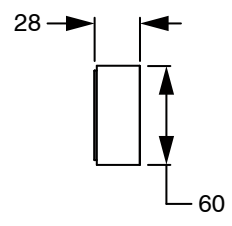

SUSSEX

Sussex Pure Progressive Wall Basin Mixer Tap System 250mm Brushed Nickel (3 Star)

2299286

SPECIFICATIONS

Recommended Use	Residential;Commercial
Colour Finish	Brushed Nickel
Primary Material	DR Brass
Recommended Pressure Range	150 - 500 kPa as per AS3500
Max Continuous Working Temperature (deg C)	65
Min Continuous Working Temperature (deg C)	1

WARRANTY

Residential Use (Years)	40
Commercial Use (Years)	10

Please refer to Sussex Warranty page for full Terms and Conditions