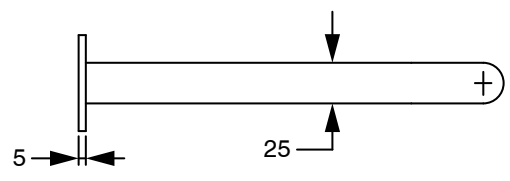

SUSSEX

Sussex Pure Progressive Wall Basin Mixer Tap System 250mm Brushed Nickel (3 Star)

2299286

SPECIFICATIONS

Recommended Use	Residential;Commercial
Colour Finish	Brushed Nickel
Primary Material	DR Brass
Recommended Pressure Range	150 - 500 kPa as per AS3500
Max Continuous Working Temperature (deg C)	65
Min Continuous Working Temperature (deg C)	1

WARRANTY

Residential Use (Years)	40
Commercial Use (Years)	10

Please refer to Sussex Warranty page for full Terms and Conditions

Dimensions are nominal measurements only.

CLEANING RECOMMENDATIONS:

We recommend the use of soapy water or approved cleaners. This product should not be cleaned with abrasive materials. Damage caused by any improper treatment is not covered by the product warranty. Refer to Warranty Conditions

Disclaimer: Products in this specification manual must by regulation be installed by licensed and registered trade people. The manufacturer/distributor reserves the right to vary specifications or delete models from their range without prior notification. Dimensions are nominal measurements only. Dimensions and set-outs listed are correct at time of publication however the manufacturer/distributor takes no responsibility for printing errors.

Published 09/04/2026

To see the complete Sussex range go to www.reece.com.au