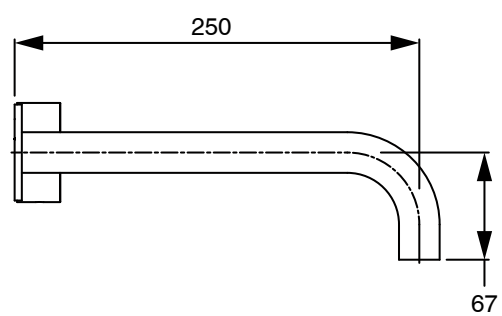

SUSSEX

Sussex Pure Progressive Wall Basin Mixer Tap System 250mm Brushed Nickel (3 Star)

2299286

SPECIFICATIONS

Recommended Use	Residential;Commercial
Colour Finish	Brushed Nickel
Primary Material	DR Brass
Recommended Pressure Range	150 - 500 kPa as per AS3500
Max Continuous Working Temperature (deg C)	65
Min Continuous Working Temperature (deg C)	1

WARRANTY

Residential Use (Years)	40
Commercial Use (Years)	10

Please refer to Sussex Warranty page for full Terms and Conditions

Dimensions are nominal measurements only.

CLEANING RECOMMENDATIONS:

We recommend the use of soapy water or approved cleaners. This product should not be cleaned with abrasive materials. Damage caused by any improper treatment is not covered by the product warranty. Refer to Warranty Conditions

Disclaimer: Products in this specification manual must by regulation be installed by licensed and registered trade people. The manufacturer/distributor reserves the right to vary specifications or delete models from their range without prior notification. Dimensions are nominal measurements only. Dimensions and set-outs listed are correct at time of publication however the manufacturer/distributor takes no responsibility for printing errors.

Published 09/04/2026

To see the complete Sussex range go to www.reece.com.au