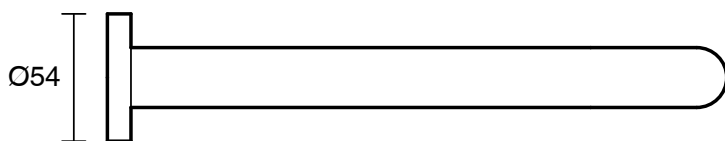

SUSSEX

Scala 25 Wall Outlet Curved 250mm PVD Brushed Platinum Gold (6 Star) Lead Free

51169

SPECIFICATIONS

Recommended Use	Residential;Commercial
Colour Finish	Brushed Platinum Gold
Primary Material	Lead Free Brass
Recommended Pressure Range	150 - 500 kPa as per AS3500
Max Continuous Working Temperature (deg C)	65
Min Continuous Working Temperature (deg C)	1

WARRANTY

Residential Use (Years)	40
Commercial Use (Years)	10

Please refer to Sussex Warranty page for full Terms and Conditions

Dimensions are nominal measurements only.

CLEANING RECOMMENDATIONS:

We recommend the use of soapy water or approved cleaners. This product should not be cleaned with abrasive materials. Damage caused by any improper treatment is not covered by the product warranty. Refer to Warranty Conditions

Disclaimer: Products in this specification manual must by regulation be installed by licensed and registered trade people. The manufacturer/distributor reserves the right to vary specifications or delete models from their range without prior notification. Dimensions are nominal measurements only. Dimensions and set-outs listed are correct at time of publication however the manufacturer/distributor takes no responsibility for printing errors.

Published 30/04/2026

To see the complete Sussex range go to www.reece.com.au