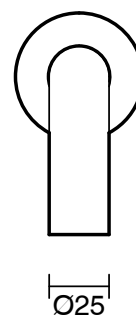

SUSSEX

Scala 25 Wall Outlet Curved 250mm PVD Brushed Platinum Gold (6 Star) Lead Free

51169

SPECIFICATIONS

Recommended Use	Residential;Commercial
Colour Finish	Brushed Platinum Gold
Primary Material	Lead Free Brass
Recommended Pressure Range	150 - 500 kPa as per AS3500
Max Continuous Working Temperature (deg C)	65
Min Continuous Working Temperature (deg C)	1

WARRANTY

Residential Use (Years)	40
Commercial Use (Years)	10

Please refer to Sussex Warranty page for full Terms and Conditions