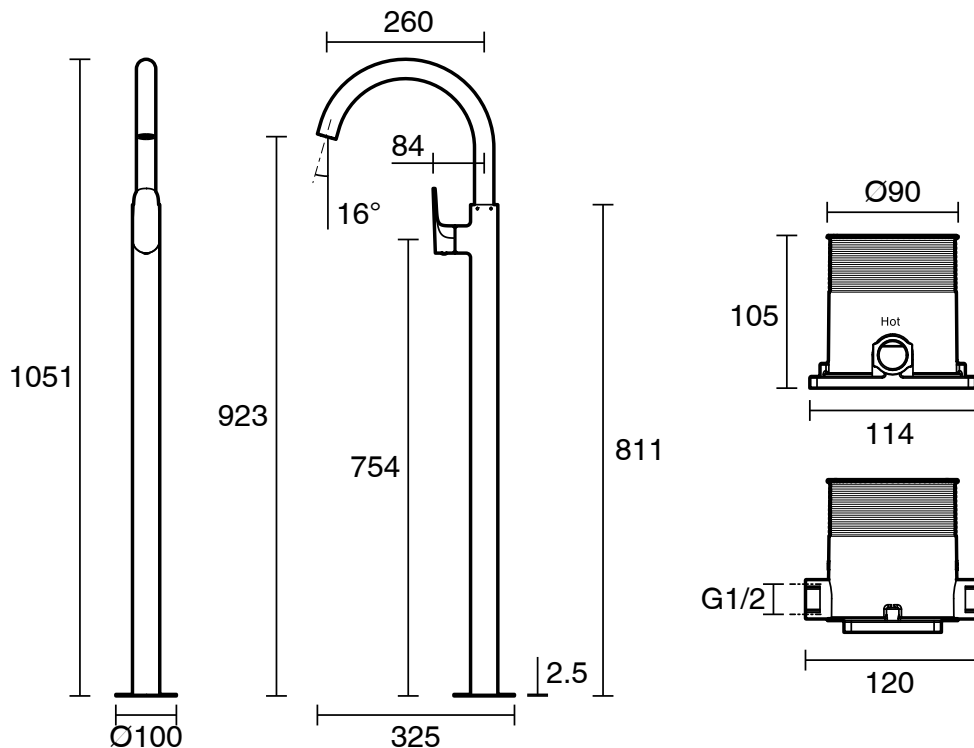

## Mizu Silk Floor Mounted Bath Mixer Kit Matte Black

2265871

SPECIFICATIONS	
Recommended Use	Residential;Commercial
Colour Finish	Matte Black
Primary Material	DR Brass
Recommended Pressure Range	150 - 500 kPa as per AS3500
Max Continuous Working Temperature (deg C)	70
Min Continuous Working Temperature (deg C)	5
WARRANTY	
Residential & Commercial Use (Years)	25
Spare Parts & Labour (Years)	1
<i>Please refer to Mizu Warranty page for full Terms and Conditions</i>	

Dimensions are nominal measurements only.