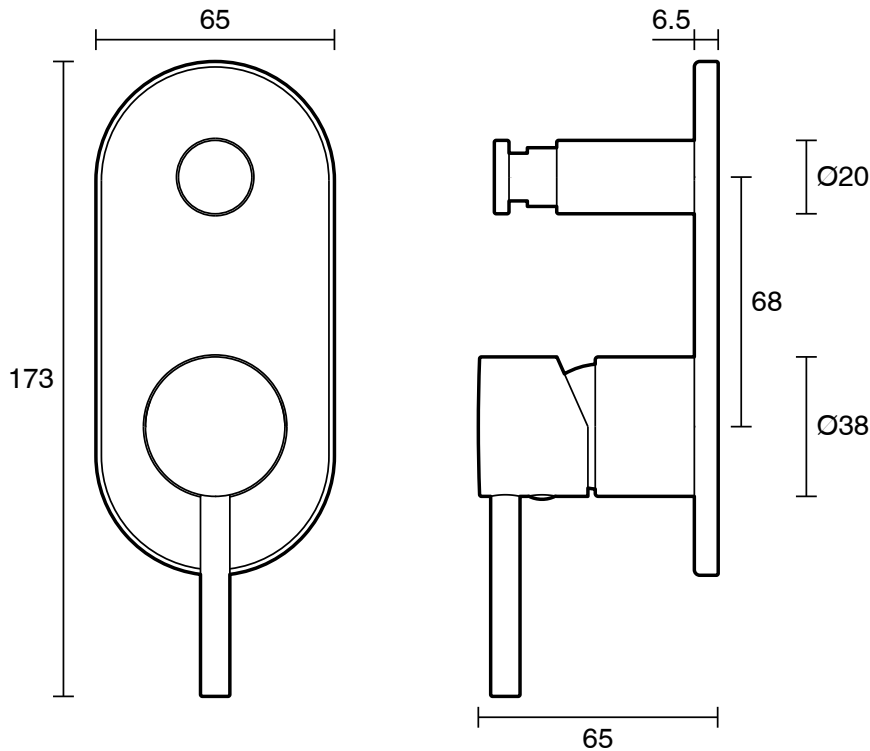

mizu

Mizu Drift Shower Mixer with Diverter Kit Chrome

2267406

SPECIFICATIONS	
Recommended Use	Residential;Commercial
Colour Finish	Polished Chrome
Primary Material	DR Brass
Recommended Pressure Range	150 - 500 kPa as per AS3500
Max Continuous Working Temperature (deg C)	70
Min Continuous Working Temperature (deg C)	5
WARRANTY	
Residential & Commercial Use (Years)	25
Spare Parts & Labour (Years)	1
<i>Please refer to Mizu Warranty page for full Terms and Conditions</i>	

Disclaimer: Products in this specification manual must by regulation be installed by licensed and registered trade people. The manufacturer/distributor reserves the right to vary specifications or delete models from their range without prior notification. Dimensions are nominal measurements only. Dimensions and set-outs listed are correct at time of publication however the manufacturer/distributor takes no responsibility for printing errors.