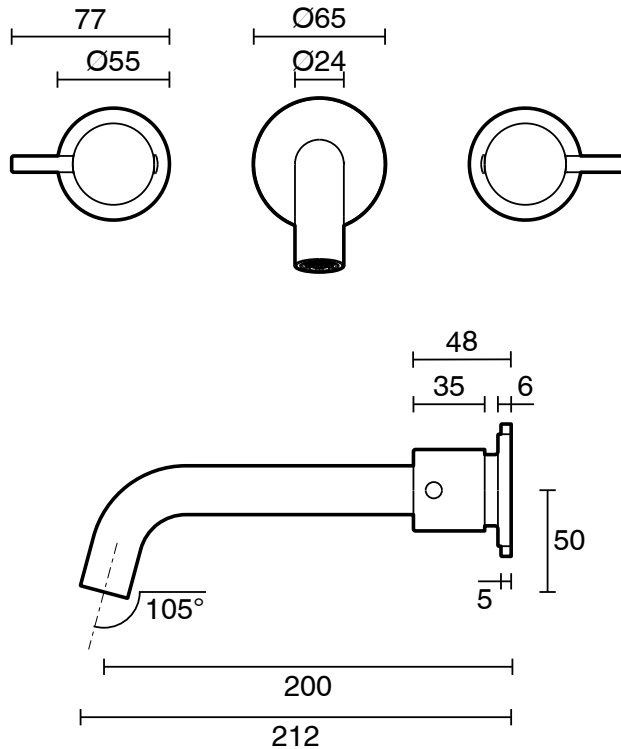

mizu

Mizu Drift Wall Basin / Bath Set with Curved Spout 200mm Brushed Gunmetal (6 Star) Lead Free

23277

SPECIFICATIONS	
Recommended Use	Residential;Commercial
Colour Finish	Brushed Gunmetal
Primary Material	Lead Free Brass
Recommended Pressure Range	150 - 500 kPa as per AS3500
Max Continuous Working Temperature (deg C)	70
Min Continuous Working Temperature (deg C)	5
WARRANTY	
Residential & Commercial Use (Years)	25
Spare Parts & Labour (Years)	1
<i>Please refer to Mizu Warranty page for full Terms and Conditions</i>	

Disclaimer: Products in this specification manual must by regulation be installed by licensed and registered trade people. The manufacturer/distributor reserves the right to vary specifications or delete models from their range without prior notification. Dimensions are nominal measurements only. Dimensions and set-outs listed are correct at time of publication however the manufacturer/distributor takes no responsibility for printing errors.