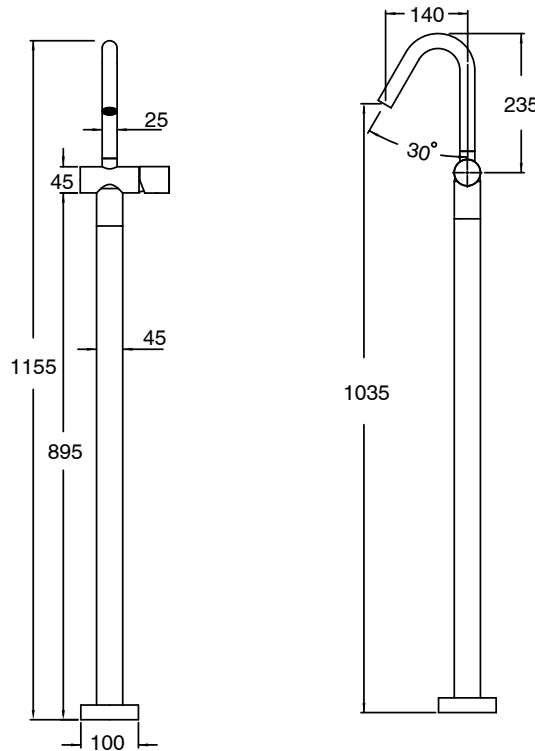

SUSSEX

Sussex Pure Floor Mounted Basin Mixer with Diamond Textured Handles Trimset
PVD Brushed Bronze (5 Star) Lead Free
49857

SPECIFICATIONS	
Recommended Use	Residential;Commercial
Colour Finish	Brushed Bronze
Primary Material	Lead Free Brass
Recommended Pressure Range	150 - 500 kPa as per AS3500
Max Continuous Working Temperature (deg C)	65
Min Continuous Working Temperature (deg C)	1
WARRANTY	
Residential Use (Years)	40
Commercial Use (Years)	10
<i>Please refer to Sussex Warranty page for full Terms and Conditions</i>	

Disclaimer: Products in this specification manual must by regulation be installed by licensed and registered trade people. The manufacturer/distributor reserves the right to vary specifications or delete models from their range without prior notification. Dimensions are nominal measurements only. Dimensions and set-outs listed are correct at time of publication however the manufacturer/distributor takes no responsibility for printing errors.