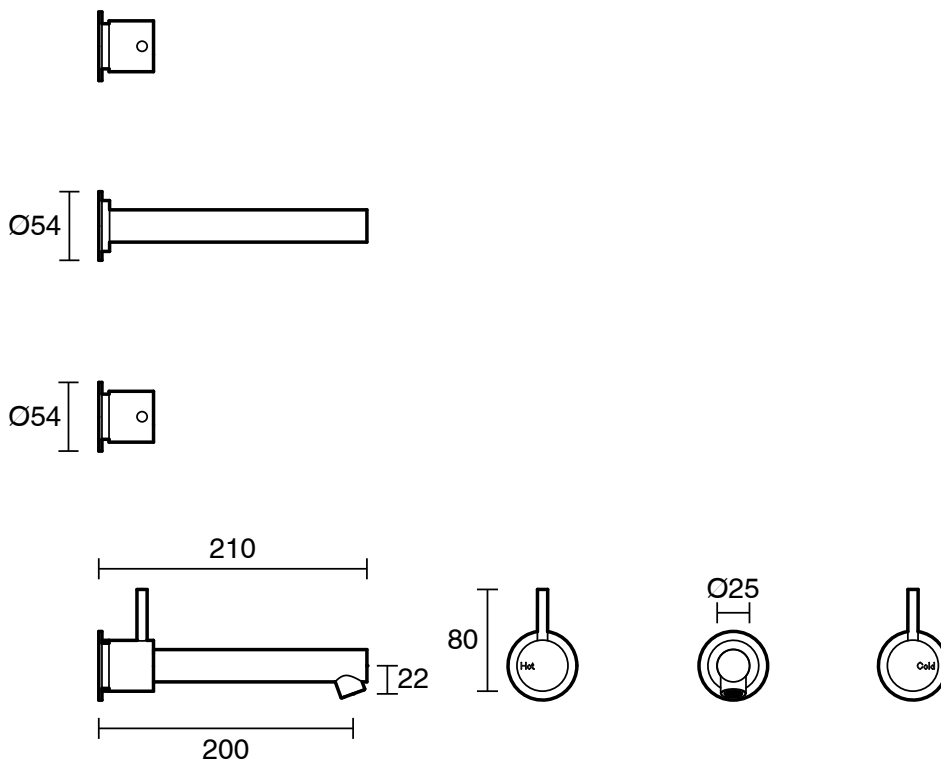

SUSSEX

Scala Wall Bath Set Straight 200mm PVD Brushed Platinum Gold Lead Free

51273

SPECIFICATIONS

Recommended Use	Residential;Commercial
Colour Finish	Brushed Platinum Gold
Primary Material	Lead Free Brass
Recommended Pressure Range	150 - 500 kPa as per AS3500
Max Continuous Working Temperature (deg C)	65
Min Continuous Working Temperature (deg C)	1

WARRANTY

Residential Use (Years)	40
Commercial Use (Years)	10

Please refer to Sussex Warranty page for full Terms and Conditions

Dimensions are nominal measurements only.

CLEANING RECOMMENDATIONS:

We recommend the use of soapy water or approved cleaners. This product should not be cleaned with abrasive materials. Damage caused by any improper treatment is not covered by the product warranty. Refer to Warranty Conditions

Disclaimer: Products in this specification manual must by regulation be installed by licensed and registered trade people. The manufacturer/distributor reserves the right to vary specifications or delete models from their range without prior notification. Dimensions are nominal measurements only. Dimensions and set-outs listed are correct at time of publication however the manufacturer/distributor takes no responsibility for printing errors.

Published 12/05/2026

To see the complete Sussex range go to www.reece.com.au