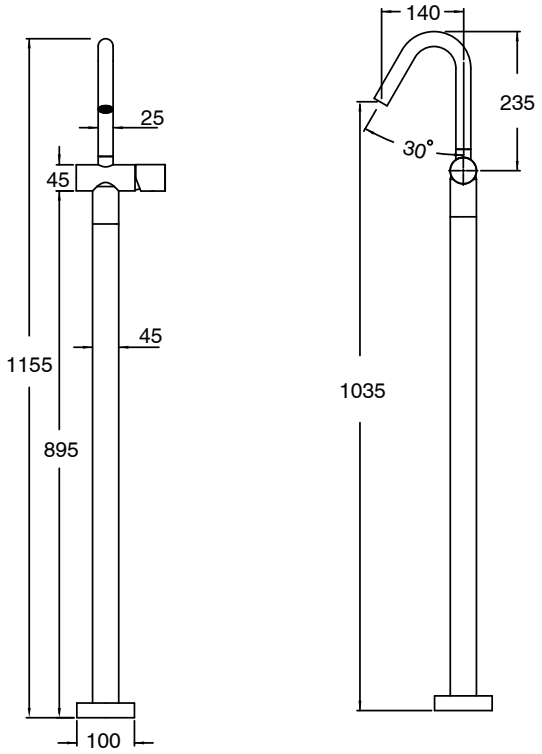

SUSSEX

Sussex Pure Floor Mounted Basin Mixer Trimset Chrome (5 Star) Lead Free

49831

SPECIFICATIONS

Recommended Use	Residential;Commercial
Colour Finish	Polished Chrome
Primary Material	Lead Free Brass
Recommended Pressure Range	150 - 500 kPa as per AS3500
Max Continuous Working Temperature (deg C)	65
Min Continuous Working Temperature (deg C)	1

WARRANTY

Residential Use (Years)	40
Commercial Use (Years)	10

Please refer to Sussex Warranty page for full Terms and Conditions

Dimensions are nominal measurements only.

CLEANING RECOMMENDATIONS:

We recommend the use of soapy water or approved cleaners. This product should not be cleaned with abrasive materials. Damage caused by any improper treatment is not covered by the product warranty. Refer to Warranty Conditions

Disclaimer: Products in this specification manual must by regulation be installed by licensed and registered trade people. The manufacturer/distributor reserves the right to vary specifications or delete models from their range without prior notification. Dimensions are nominal measurements only. Dimensions and set-outs listed are correct at time of publication however the manufacturer/distributor takes no responsibility for printing errors.

Published 07/05/2026

To see the complete Sussex range go to www.reece.com.au