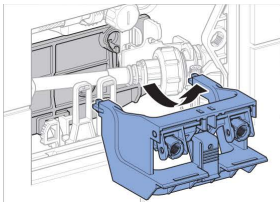

■ GEBERIT

Geberit Sigma01 Dual Flush Button

1

2

3

4

5

6

7