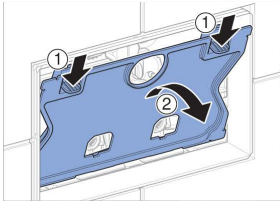

■ GEBERIT

Geberit Sigma01 Dual Flush Button

1

2

3

4

5

6

7