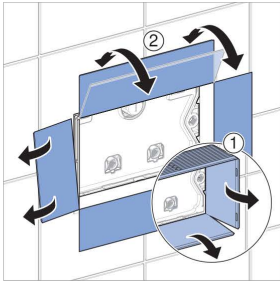

■ GEBERIT

Geberit Sigma01 Dual Flush Button

1