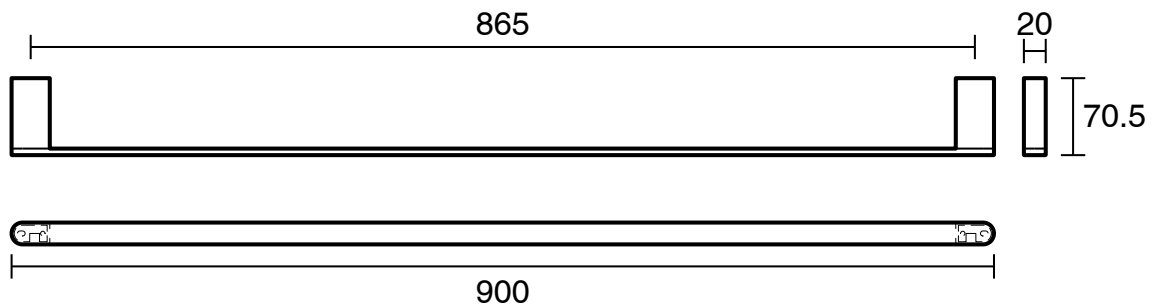

mizu

Mizu Soothe Single Towel Rail 900mm Chrome

9504048

SPECIFICATIONS

Recommended Use	Residential;Commercial
Colour Finish	Polished Chrome
Primary Material	Zinc

WARRANTY

Residential & Commercial Use (Years)	25
Spare Parts & Labour (Years)	1

Please refer to Mizu Warranty page for full Terms and Conditions

Dimensions are nominal measurements only.

CLEANING RECOMMENDATIONS:

We recommend the use of soapy water or approved cleaners. This product should not be cleaned with abrasive materials. Damage caused by any improper treatment is not covered by the product warranty. Refer to Warranty Conditions

Disclaimer: Products in this specification manual must by regulation be installed by licensed and registered trade people. The manufacturer/distributor reserves the right to vary specifications or delete models from their range without prior notification. Dimensions are nominal measurements only. Dimensions and set-outs listed are correct at time of publication however the manufacturer/distributor takes no responsibility for printing errors.

Published 01/04/2026

To see the complete Mizu range go to
www.reece.com.au