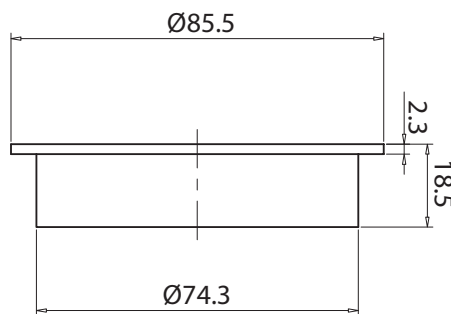

mizu

Mizu Drift Brass Trapscrew Grate Round 80mm Brushed Gunmetal

246030

SPECIFICATIONS	
Recommended Use	Residential;Commercial
Colour Finish	Brushed Gunmetal
Primary Material	DR Brass
WARRANTY	
Parts Replacement Only - excludes labour costs (Years)	1
<i>Please refer to Mizu Warranty page for full Terms and Conditions</i>	