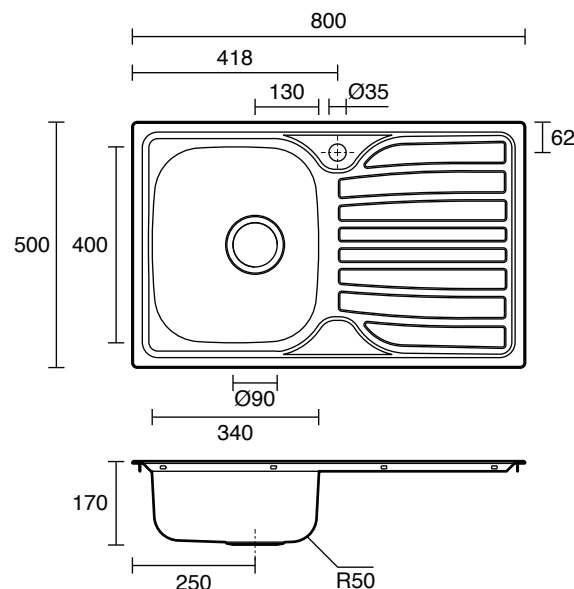

WARRANTY

Residential & Commercial Use (Years)	30
Spare Parts & Labour (Years)	1

Please refer to Posh Warranty Page for full Terms and Conditions

Sinks must be installed using a cutout template.
No responsibility will be taken for damage that occurs where a template has not been used.