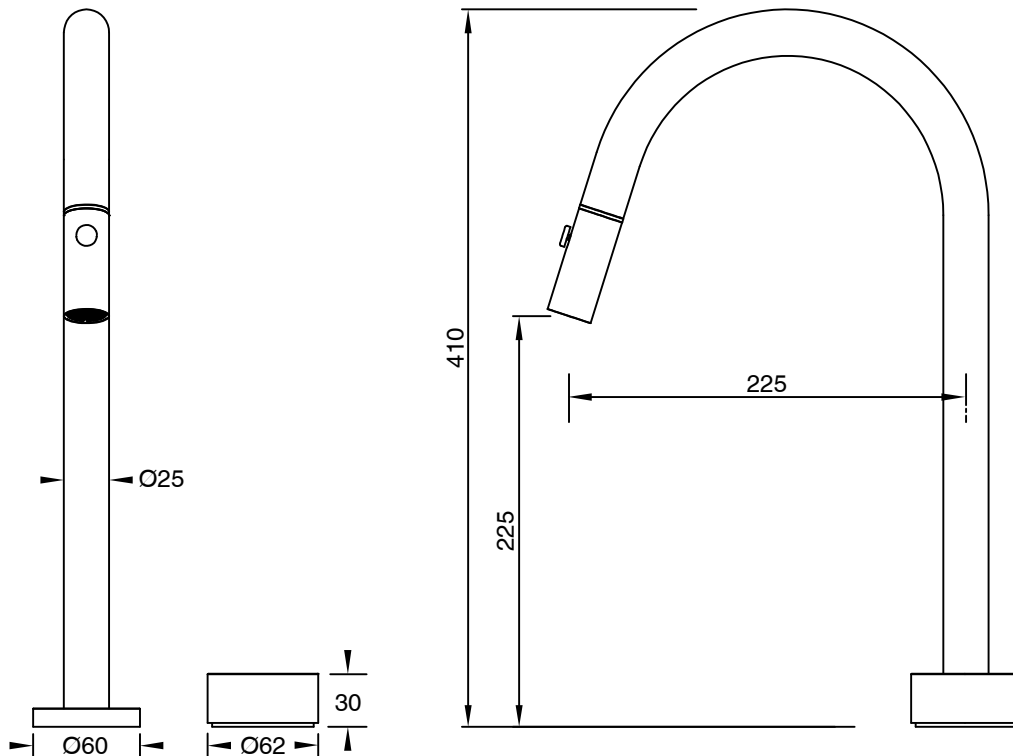

SUSSEX

**Sussex Pure Progressive Sink Mixer Set Pull Out Spray with Linear Textured Handles
PVD Brushed Bronze (4 Star) Lead Free
50617**

SPECIFICATIONS	
Recommended Use	Residential;Commercial
Colour Finish	Brushed Bronze
Primary Material	Lead Free Brass
Recommended Pressure Range	150 - 500 kPa as per AS3500
Max Continuous Working Temperature (deg C)	65
Min Continuous Working Temperature (deg C)	1
WARRANTY	
Residential Use (Years)	40
Commercial Use (Years)	10
<i>Please refer to Sussex Warranty page for full Terms and Conditions</i>	

Disclaimer: Products in this specification manual must by regulation be installed by licensed and registered trade people. The manufacturer/distributor reserves the right to vary specifications or delete models from their range without prior notification. Dimensions are nominal measurements only. Dimensions and set-outs listed are correct at time of publication however the manufacturer/distributor takes no responsibility for printing errors.