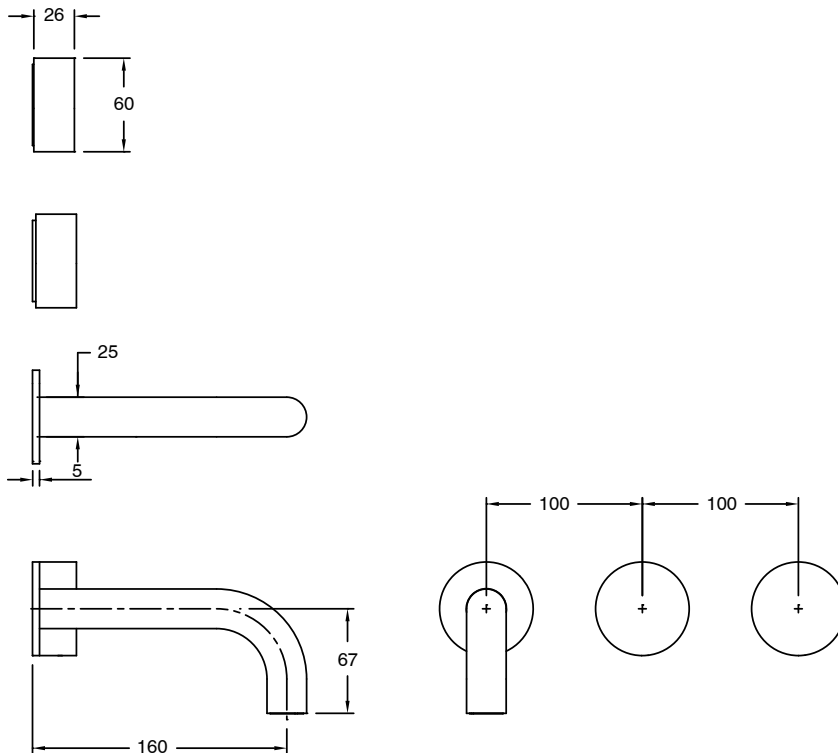

SUSSEX

Sussex Pure Wall Bath Hostess System 160mm with Diamond Textured Handles
PVD Brushed Gunmetal Lead Free
46804

SPECIFICATIONS

Recommended Use	Residential;Commercial
Colour Finish	Brushed Gunmetal
Primary Material	Lead Free Brass
Recommended Pressure Range	150 - 500 kPa as per AS3500
Max Continuous Working Temperature (deg C)	65
Min Continuous Working Temperature (deg C)	1

WARRANTY

Residential Use (Years)	40
Commercial Use (Years)	10

Please refer to Sussex Warranty page for full Terms and Conditions

Dimensions are nominal measurements only.

CLEANING RECOMMENDATIONS:

We recommend the use of soapy water or approved cleaners. This product should not be cleaned with abrasive materials. Damage caused by any improper treatment is not covered by the product warranty. Refer to Warranty Conditions

Disclaimer: Products in this specification manual must by regulation be installed by licensed and registered trade people. The manufacturer/distributor reserves the right to vary specifications or delete models from their range without prior notification. Dimensions are nominal measurements only. Dimensions and set-outs listed are correct at time of publication however the manufacturer/distributor takes no responsibility for printing errors.

Published 14/05/2026

To see the complete Sussex range go to www.reece.com.au