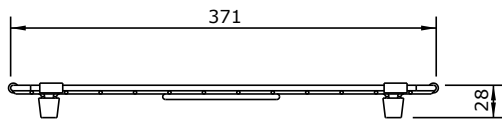

## Memo Harper Sink Protect Grid 370mm x 370mm Stainless Steel

2407038

SPECIFICATIONS	
Recommended Use	Residential;Commercial
Colour Finish	Stainless Steel
Primary Material	Stainless Steel 304
WARRANTY	
Spare Parts & Labour (Years)	1
<i>Please refer to Memo Warranty Page for full Terms and Conditions</i>	

Dimensions are nominal measurements only.