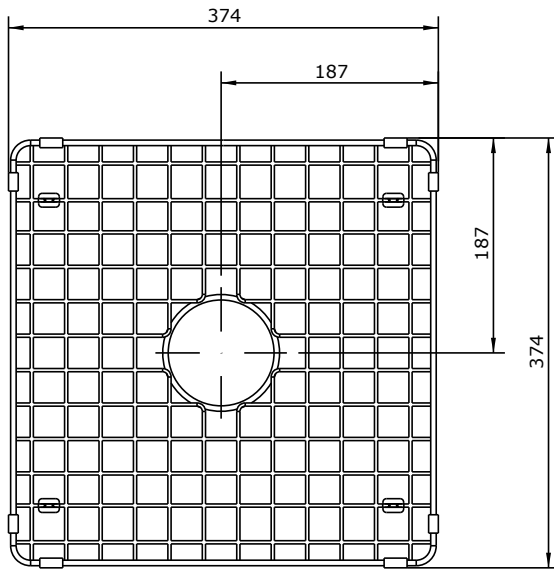

## Memo Harper Sink Protect Grid 370mm x 370mm Stainless Steel

2407038

SPECIFICATIONS	
Recommended Use	Residential;Commercial
Colour Finish	Stainless Steel
Primary Material	Stainless Steel 304
WARRANTY	
Spare Parts & Labour (Years)	1
<i>Please refer to Memo Warranty Page for full Terms and Conditions</i>	

Dimensions are nominal measurements only.