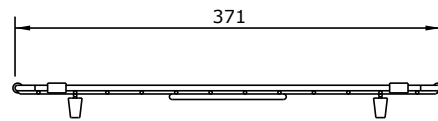

## Memo Harper Sink Protect Grid 370mm x 370mm Stainless Steel

2407038

SPECIFICATIONS	
Recommended Use	Residential;Commercial
Colour Finish	Stainless Steel
Primary Material	Stainless Steel 304
WARRANTY	
Spare Parts & Labour (Years)	1
<i>Please refer to Memo Warranty Page for full Terms and Conditions</i>	

Dimensions are nominal measurements only.