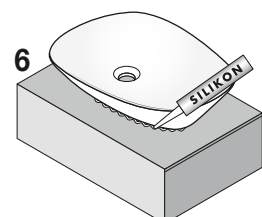

Don't risk it, use a licensed plumber.™

LAUFEN

reese™