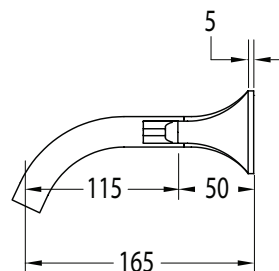

SUSSEX

Sussex Oria Wall Basin Set 165mm Outlet PVD Brushed Gunmetal (5 Star) Lead Free

39682

SPECIFICATIONS	
Recommended Use	Residential;Commercial
Colour Finish	Brushed Gunmetal
Primary Material	Lead Free Brass
Recommended Pressure Range	150 - 500 kPa as per AS3500
Max Continuous Working Temperature (deg C)	65
Min Continuous Working Temperature (deg C)	1
WARRANTY	
Residential Use (Years)	40
Commercial Use (Years)	10
<i>Please refer to Sussex Warranty page for full Terms and Conditions</i>	

Disclaimer: Products in this specification manual must by regulation be installed by licensed and registered trade people. The manufacturer/distributor reserves the right to vary specifications or delete models from their range without prior notification. Dimensions are nominal measurements only. Dimensions and set-outs listed are correct at time of publication however the manufacturer/distributor takes no responsibility for printing errors.