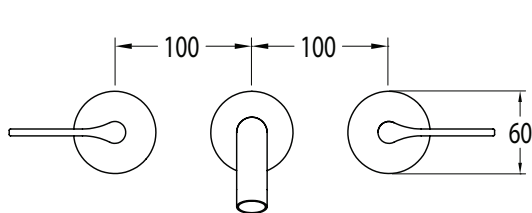

SUSSEX

Sussex Oria Wall Basin Set 165mm Outlet PVD Brushed Gunmetal (5 Star) Lead Free

39682

SPECIFICATIONS	
Recommended Use	Residential;Commercial
Colour Finish	Brushed Gunmetal
Primary Material	Lead Free Brass
Recommended Pressure Range	150 - 500 kPa as per AS3500
Max Continuous Working Temperature (deg C)	65
Min Continuous Working Temperature (deg C)	1
WARRANTY	
Residential Use (Years)	40
Commercial Use (Years)	10
<i>Please refer to Sussex Warranty page for full Terms and Conditions</i>	