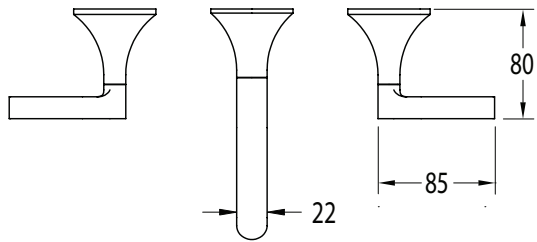

SUSSEX

Sussex Oria Wall Basin Set 165mm Outlet PVD Brushed Gunmetal (5 Star) Lead Free

39682

SPECIFICATIONS	
Recommended Use	Residential;Commercial
Colour Finish	Brushed Gunmetal
Primary Material	Lead Free Brass
Recommended Pressure Range	150 - 500 kPa as per AS3500
Max Continuous Working Temperature (deg C)	65
Min Continuous Working Temperature (deg C)	1
WARRANTY	
Residential Use (Years)	40
Commercial Use (Years)	10
<i>Please refer to Sussex Warranty page for full Terms and Conditions</i>	