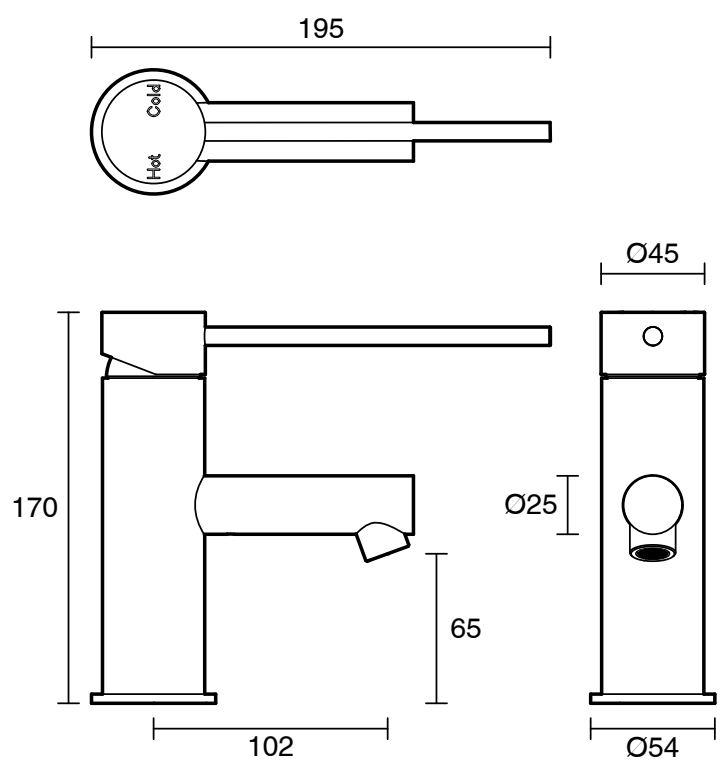

SUSSEX

Scala Basin Mixer 150mm Extended Pin PVD Brushed Platinum Gold (5 Star) Lead Free

51373

SPECIFICATIONS

Recommended Use	Residential;Commercial
Colour Finish	Brushed Platinum Gold
Primary Material	Lead Free Brass
Recommended Pressure Range	150 - 500 kPa as per AS3500
Max Continuous Working Temperature (deg C)	65
Min Continuous Working Temperature (deg C)	1

WARRANTY

Residential Use (Years)	40
Commercial Use (Years)	10

Please refer to Sussex Warranty page for full Terms and Conditions

Dimensions are nominal measurements only.

CLEANING RECOMMENDATIONS:

We recommend the use of soapy water or approved cleaners. This product should not be cleaned with abrasive materials. Damage caused by any improper treatment is not covered by the product warranty. Refer to Warranty Conditions

Disclaimer: Products in this specification manual must by regulation be installed by licensed and registered trade people. The manufacturer/distributor reserves the right to vary specifications or delete models from their range without prior notification. Dimensions are nominal measurements only. Dimensions and set-outs listed are correct at time of publication however the manufacturer/distributor takes no responsibility for printing errors.

Published 01/05/2026

To see the complete Sussex range go to www.reece.com.au