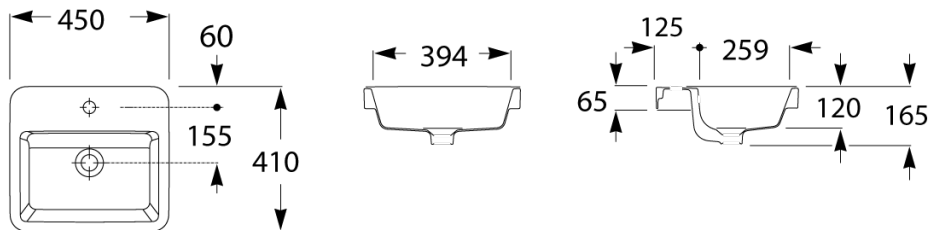

Roca The Gap Semi Inset Basin 450mm x 410mm 1 Taphole White

9506764

SPECIFICATIONS	
Recommended Use	Residential;Commercial
Primary Material	Vitreous China
Colour Finish	White
Bowl Capacity (L)	4.9
Weight (kg)	10.3
Taphole Configuration	One
Overflow Included	Yes
Plug & Waste Included	No
WARRANTY	
Residential & Commercial Use (Years)	25
Spare Parts & Labour (Years)	1
<i>Please refer to Roca Warranty page for full Terms and Conditions</i>	

Disclaimer: Products in this specification manual must by regulation be installed by licensed and registered trade people. The manufacturer/distributor reserves the right to vary specifications or delete models from their range without prior notification. Dimensions are nominal measurements only. Dimensions and set-outs listed are correct at time of publication however the manufacturer/distributor takes no responsibility for printing errors.