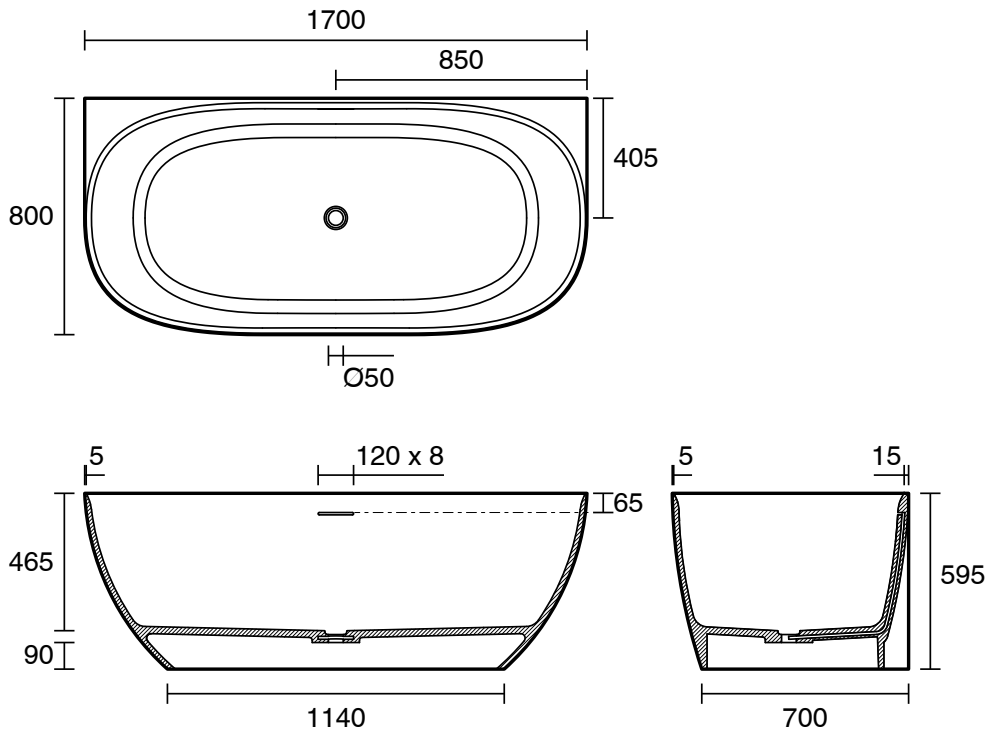

KADO

Kado Lussi Cast Solid Surface Freestanding Thin Edge Back to Wall Bath with Plug & Waste 1700mm White

9512449

SPECIFICATIONS

Recommended Use	Residential;Commercial
Material	Solid Surface
Colour	White
Capacity	368 ltr
Weight	133 kg
Overflow Configuration	Overflow
Mounting	Freestanding
Plug & Waste Size	40mm
Plug & Waste	Included

WARRANTY

Residential & Commercial Use (Years)	20
Spare Parts & Labour (Years)	1

Please refer to Kado Warranty Page for full Terms and Conditions

Dimensions are nominal measurements only.

CLEANING RECOMMENDATIONS:

We recommend the use of soapy water or approved cleaners. This product should not be cleaned with abrasive materials. Damage caused by any improper treatment is not covered by the product warranty. Refer to Warranty Conditions

Disclaimer: Products in this specification manual must by regulation be installed by licensed and registered trade people. The manufacturer/distributor reserves the right to vary specifications or delete models from their range without prior notification. Dimensions are nominal measurements only. Dimensions and set-outs listed are correct at time of publication however the manufacturer/distributor takes no responsibility for printing errors.

Published 01/04/2026

To see the complete Kado range go to www.reece.com.au