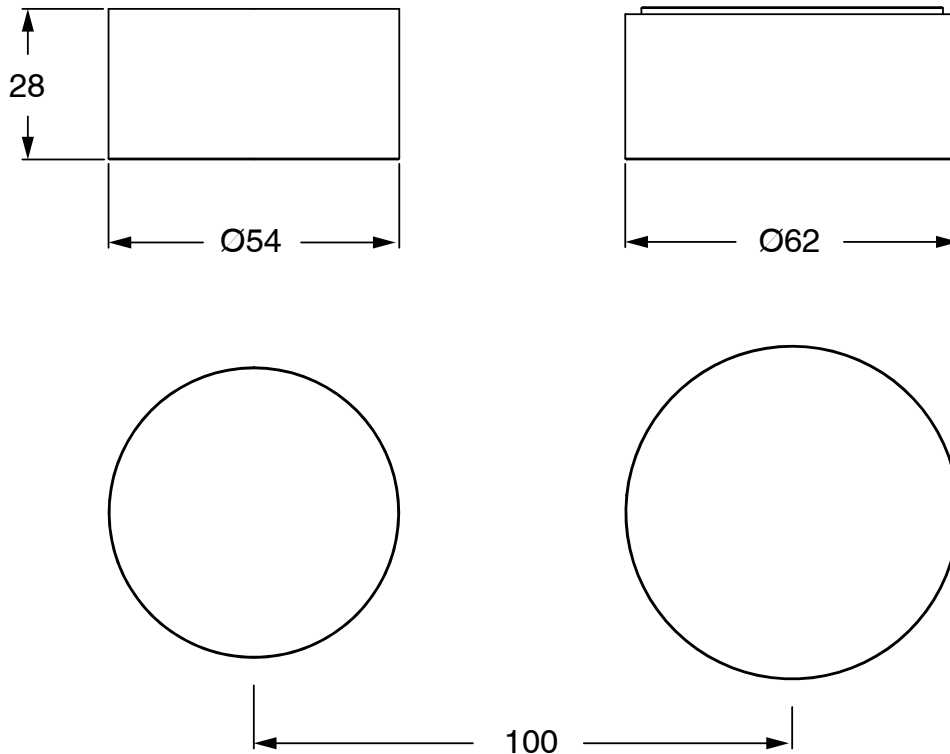

SUSSEX

Sussex Pure Progressive Mixer Tap Diverter System Right Hand Matte Black

2299477

SPECIFICATIONS

Recommended Use	Residential;Commercial
Colour Finish	Matte Black
Primary Material	DR Brass
Recommended Pressure Range	150 - 500 kPa as per AS3500
Max Continuous Working Temperature (deg C)	65
Min Continuous Working Temperature (deg C)	1

WARRANTY

Residential Use (Years)	40
Commercial Use (Years)	10

Please refer to Sussex Warranty page for full Terms and Conditions

Dimensions are nominal measurements only.

CLEANING RECOMMENDATIONS:

We recommend the use of soapy water or approved cleaners. This product should not be cleaned with abrasive materials. Damage caused by any improper treatment is not covered by the product warranty. Refer to Warranty Conditions

Disclaimer: Products in this specification manual must by regulation be installed by licensed and registered trade people. The manufacturer/distributor reserves the right to vary specifications or delete models from their range without prior notification. Dimensions are nominal measurements only. Dimensions and set-outs listed are correct at time of publication however the manufacturer/distributor takes no responsibility for printing errors.

Published 10/04/2026

To see the complete Sussex range go to www.reece.com.au