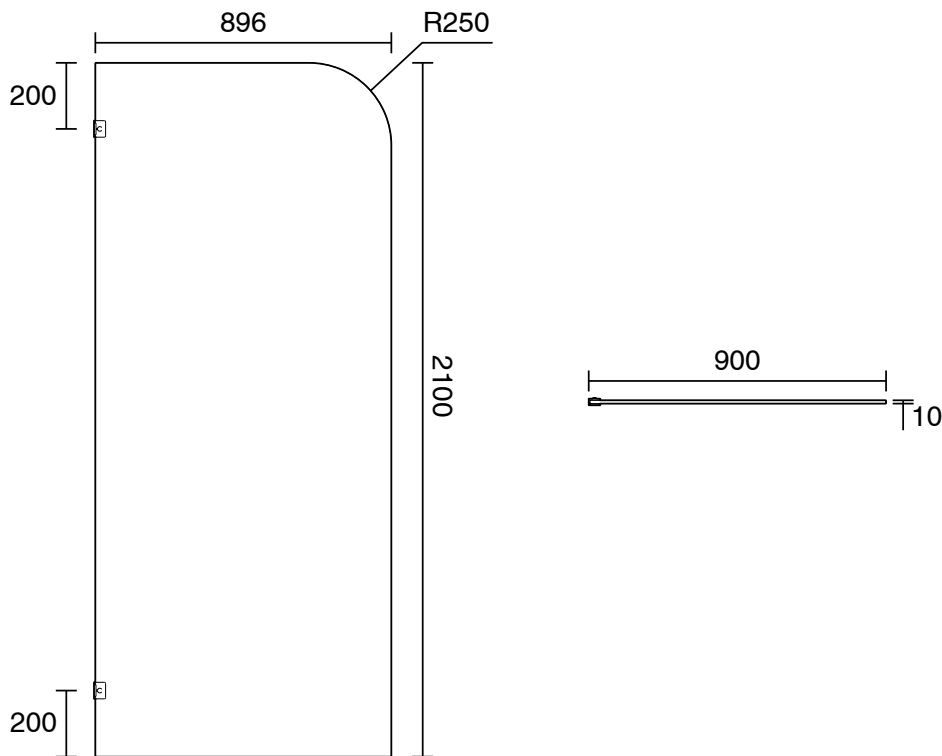

## Kado Lux Frameless Curved Panel with Wall Clips Clear Glass 900mm Brushed Nickel

1710129

SPECIFICATIONS	
Recommended Use	Residential;Commercial
Colour Finish	Clear;Brushed Nickel
Primary Material	Glass
Frame Configuration	Frameless
Screen Shape	Curved
Screen Appearance	Clear
Screen Fixing	Clips
Mounting	Wall
WARRANTY	
Residential & Commercial Use (Years)	7
Spare Parts & Labour (Years)	1
<i>Please refer to Kado Warranty Page for full Terms and Conditions</i>	

Dimensions are nominal measurements only.