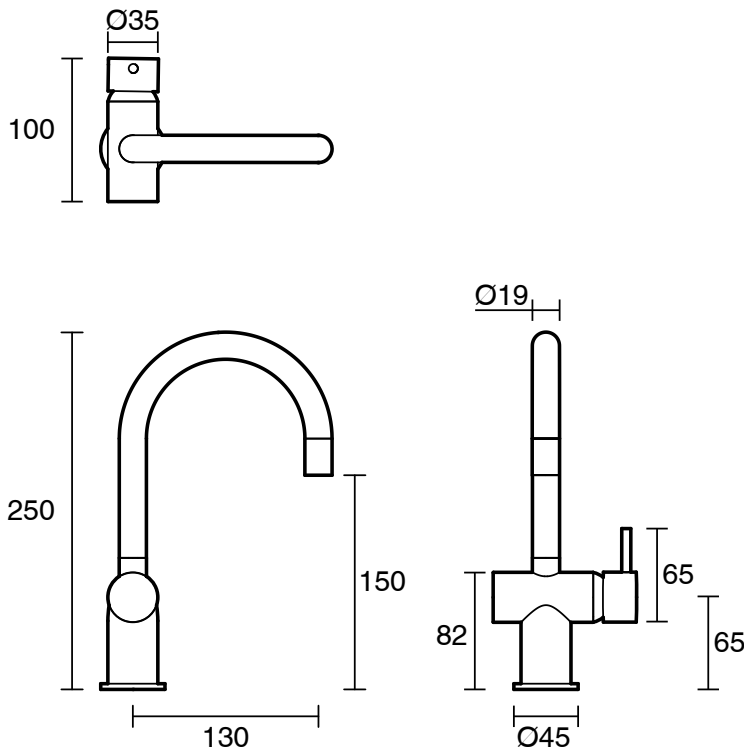

SUSSEX

Scala Mini Basin / Sink Mixer Curved Small Right Hand PVD Brushed Gold (5 Star) Lead Free

51877

SPECIFICATIONS	
Recommended Use	Residential;Commercial
Colour Finish	Brushed Gold
Primary Material	Lead Free Brass
Recommended Pressure Range	150 - 500 kPa as per AS3500
Max Continuous Working Temperature (deg C)	65
Min Continuous Working Temperature (deg C)	1
WARRANTY	
Residential Use (Years)	40
Commercial Use (Years)	10
<i>Please refer to Sussex Warranty page for full Terms and Conditions</i>	

Disclaimer: Products in this specification manual must by regulation be installed by licensed and registered trade people. The manufacturer/distributor reserves the right to vary specifications or delete models from their range without prior notification. Dimensions are nominal measurements only. Dimensions and set-outs listed are correct at time of publication however the manufacturer/distributor takes no responsibility for printing errors.