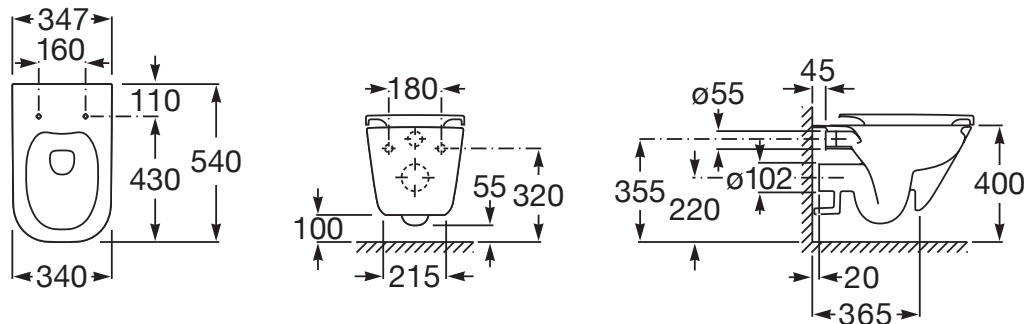

Roca The Gap Rimless Wall Hung Pan Soft Close Quick Release Toilet Set White (4 Star)

9509110

SPECIFICATIONS	
Recommended Use	Residential;Commercial
Pan Material	Vitreous China
Rim Configuration	Rimless
Pan Outlet Type	P Trap
Pan Weight (kg)	25.2
Mounting	Wall
Toilet Seat Included	Yes
WARRANTY	
Residential & Commercial Use (Years)	25
Spare Parts & Labour (Years)	1
<i>Please refer to Roca Warranty page for full Terms and Conditions</i>	

Disclaimer: Products in this specification manual must by regulation be installed by licensed and registered trade people. The manufacturer/distributor reserves the right to vary specifications or delete models from their range without prior notification. Dimensions are nominal measurements only. Dimensions and set-outs listed are correct at time of publication however the manufacturer/distributor takes no responsibility for printing errors.