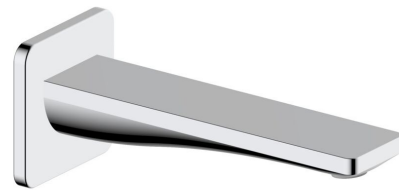

# mizu

## Mizu Bloc Basin/Bath Outlet 160mm Chrome (6 Star) Lead Free

2267481

SPECIFICATIONS	
Recommended Use	Residential;Commercial
Colour Finish	Polished Chrome
Primary Material	Lead Free Brass
Recommended Pressure Range	150 - 500 kPa as per AS3500
Max Continuous Working Temperature (deg C)	65
Min Continuous Working Temperature (deg C)	5
WARRANTY	
Residential & Commercial Use (Years)	25
Spare Parts & Labour (Years)	1
<i>Please refer to Mizu Warranty page for full Terms and Conditions</i>	