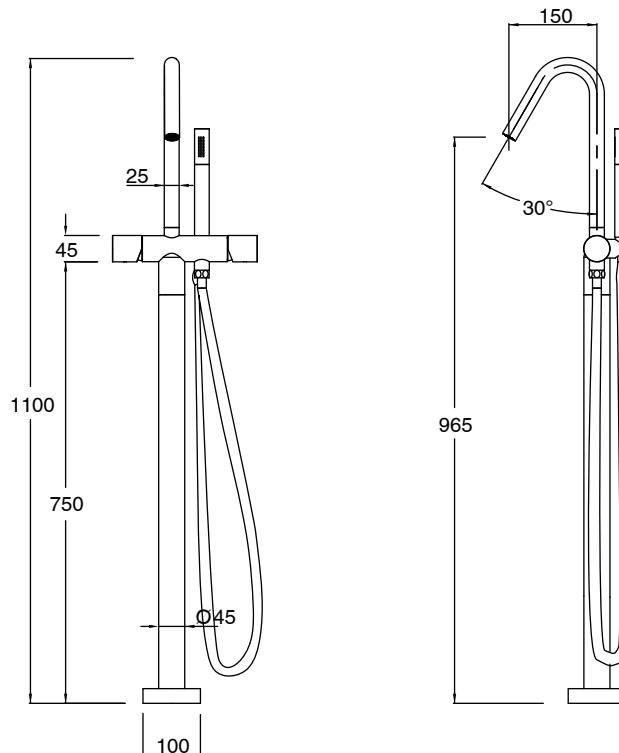

SUSSEX

Sussex Pure Floor Mounted Bath Mixer Tap with Handshower and Diamond Textured Handle Trimset PVD Matte Black (3 Star)

9511434

SPECIFICATIONS

Recommended Use	Residential;Commercial
Colour Finish	Matte Black
Primary Material	DR Brass
Recommended Pressure Range	150 - 500 kPa as per AS3500
Max Continuous Working Temperature (deg C)	65
Min Continuous Working Temperature (deg C)	1

WARRANTY

Residential Use (Years)	40
Commercial Use (Years)	10

Please refer to Sussex Warranty page for full Terms and Conditions

Dimensions are nominal measurements only.

CLEANING RECOMMENDATIONS:

We recommend the use of soapy water or approved cleaners. This product should not be cleaned with abrasive materials. Damage caused by any improper treatment is not covered by the product warranty. Refer to Warranty Conditions

Disclaimer: Products in this specification manual must by regulation be installed by licensed and registered trade people. The manufacturer/distributor reserves the right to vary specifications or delete models from their range without prior notification. Dimensions are nominal measurements only. Dimensions and set-outs listed are correct at time of publication however the manufacturer/distributor takes no responsibility for printing errors.

Published 01/04/2026

To see the complete Sussex range go to
www.reece.com.au