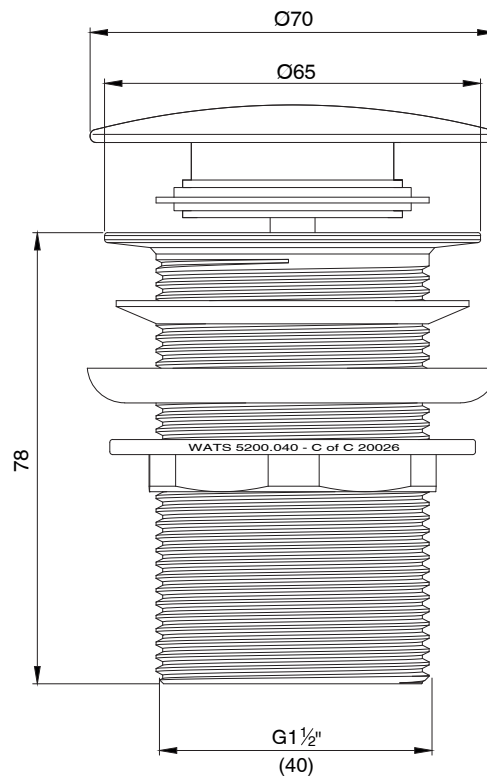

mizu

Mizu Dome Plug & Waste 40mm Push/Plug Chrome

9501748

SPECIFICATIONS

Recommended Use	Residential;Commercial
Colour Finish	Polished Chrome
Primary Material	

WARRANTY

Parts Replacement Only - excludes labour costs (Years)	1

Please refer to Mizu Warranty page for full Terms and Conditions

Dimensions are nominal measurements only.

CLEANING RECOMMENDATIONS:

We recommend the use of soapy water or approved cleaners. This product should not be cleaned with abrasive materials. Damage caused by any improper treatment is not covered by the product warranty. Refer to Warranty Conditions

Disclaimer: Products in this specification manual must by regulation be installed by licensed and registered trade people. The manufacturer/distributor reserves the right to vary specifications or delete models from their range without prior notification. Dimensions are nominal measurements only. Dimensions and set-outs listed are correct at time of publication however the manufacturer/distributor takes no responsibility for printing errors.

Published 01/04/2026

To see the complete Mizu range go to www.reece.com.au