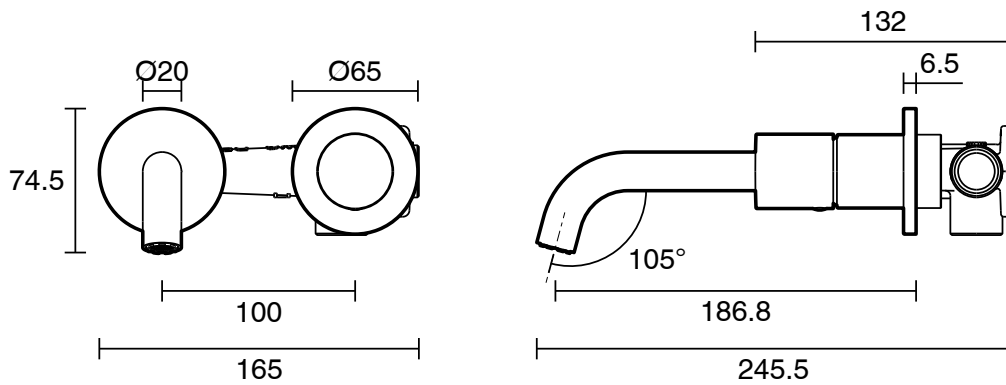

## Mizu Drift Dial Wall Basin/Bath Mixer Set 2-Piece Kit Matte Black (6 Star) Lead Free

34578

SPECIFICATIONS	
Recommended Use	Residential;Commercial
Colour Finish	Matte Black
Primary Material	Lead Free Brass
Recommended Pressure Range	150 - 500 kPa as per AS3500
Max Continuous Working Temperature (deg C)	65
Min Continuous Working Temperature (deg C)	5
WARRANTY	
Residential & Commercial Use (Years)	25
Spare Parts & Labour (Years)	1
<i>Please refer to Mizu Warranty page for full Terms and Conditions</i>	

Dimensions are nominal measurements only.