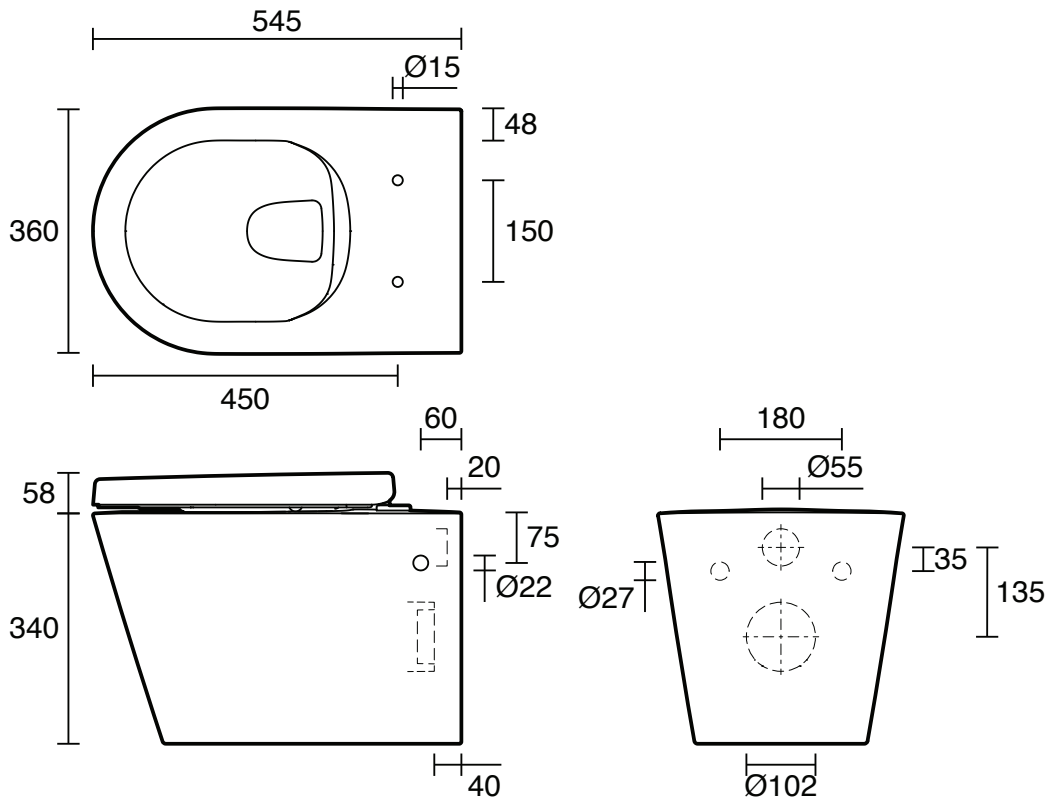

KADO

Kado Lux Wall Hung Rimless Plus Pan with Soft Close Quick Release Seat White (4 Star)

1832072

SPECIFICATIONS	
Recommended Use	Residential;Commercial
Pan Material	Vitreous China
Toilet Seat Material	Urea
Weight of Pan (kg)	23.5
Toilet Seat Type	Soft Close;Quick Release
Rim Configuration	Rimless
Outlet Type	P Trap
WARRANTY	
Residential & Commercial Use (Years)	25
Spare Parts & Labour (Years)	1
<i>Please refer to Kado Warranty Page for full Terms and Conditions</i>	

Disclaimer: Products in this specification manual must by regulation be installed by licensed and registered trade people. The manufacturer/distributor reserves the right to vary specifications or delete models from their range without prior notification. Dimensions are nominal measurements only. Dimensions and set-outs listed are correct at time of publication however the manufacturer/distributor takes no responsibility for printing errors.