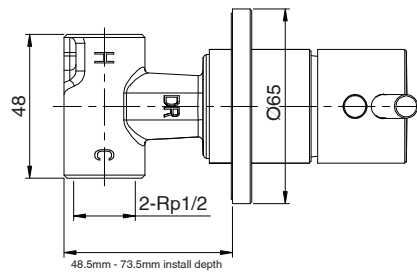

mizu

Mizu Drift MK2 Shower Mixer Kit Brushed Gunmetal

2267172

SPECIFICATIONS

Recommended Use	Residential;Commercial
Colour Finish	Brushed Gunmetal
Primary Material	DR Brass
Recommended Pressure Range	150 - 500 kPa as per AS3500
Max Continuous Working Temperature (deg C)	65
Min Continuous Working Temperature (deg C)	5

WARRANTY

Residential & Commercial Use (Years)	25
Spare Parts & Labour (Years)	1

Please refer to Mizu Warranty page for full Terms and Conditions

Dimensions are nominal measurements only.

CLEANING RECOMMENDATIONS:

We recommend the use of soapy water or approved cleaners. This product should not be cleaned with abrasive materials. Damage caused by any improper treatment is not covered by the product warranty. Refer to Warranty Conditions

Disclaimer: Products in this specification manual must by regulation be installed by licensed and registered trade people. The manufacturer/distributor reserves the right to vary specifications or delete models from their range without prior notification. Dimensions are nominal measurements only. Dimensions and set-outs listed are correct at time of publication however the manufacturer/distributor takes no responsibility for printing errors.

Published 01/04/2026

To see the complete Mizu range go to
www.reece.com.au

WaterMark
AS/NZS 3718
WM-022094