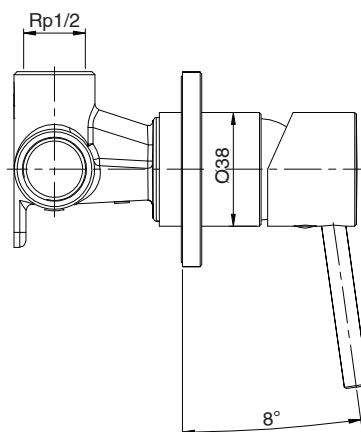

mizu

Mizu Drift MK2 Shower Mixer Kit Brushed Gunmetal

2267172

SPECIFICATIONS

Recommended Use	Residential;Commercial
Colour Finish	Brushed Gunmetal
Primary Material	DR Brass
Recommended Pressure Range	150 - 500 kPa as per AS3500
Max Continuous Working Temperature (deg C)	65
Min Continuous Working Temperature (deg C)	5

WARRANTY

Residential & Commercial Use (Years)	25
Spare Parts & Labour (Years)	1

Please refer to Mizu Warranty page for full Terms and Conditions

Dimensions are nominal measurements only.

CLEANING RECOMMENDATIONS:

We recommend the use of soapy water or approved cleaners. This product should not be cleaned with abrasive materials. Damage caused by any improper treatment is not covered by the product warranty. Refer to Warranty Conditions

Disclaimer: Products in this specification manual must by regulation be installed by licensed and registered trade people. The manufacturer/distributor reserves the right to vary specifications or delete models from their range without prior notification. Dimensions are nominal measurements only. Dimensions and set-outs listed are correct at time of publication however the manufacturer/distributor takes no responsibility for printing errors.

Published 01/04/2026

To see the complete Mizu range go to
www.reece.com.au

WaterMark
AS/NZS 3718
WM-022094