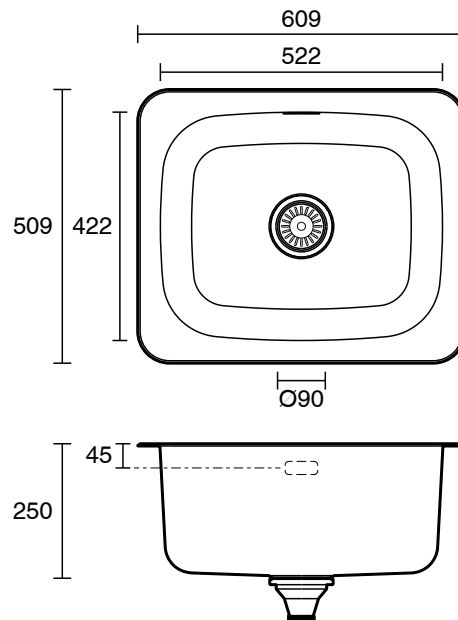

WARRANTY

Residential & Commercial Use (Years)	30
Spare Parts & Labour (Years)	1

Please refer to Posh Warranty Page for full Terms and Conditions