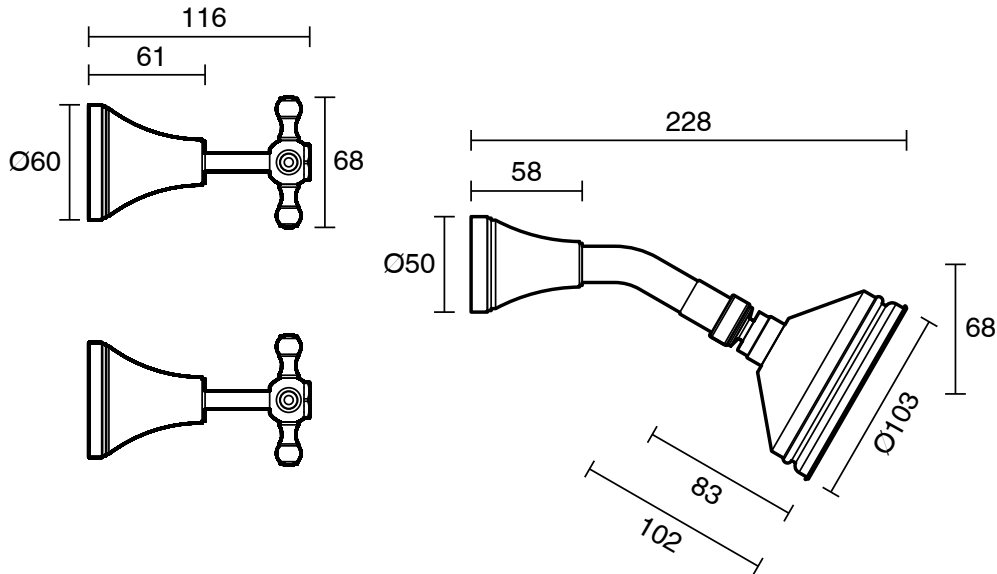

KADO

Kado Era Shower Set Chrome (3 Star)

9507767

SPECIFICATIONS

Recommended Use	Residential;Commercial
Colour	Chrome
Finish	Polished
Material	DR Brass
Recommended Pressure Range	150 - 500 kPa
Maximum Continuous Working Temperature	80 deg C
Suitable for Storage Tank Hot Water	Yes
Suitable for Continuous Flow Hot Water	Yes
Suitable for Gravity Feed Hot Water	No

WARRANTY

Residential & Commercial Use (Years)	25
Spare Parts & Labour (Years)	1

Please refer to Kado Warranty Page for full Terms and Conditions

Dimensions are nominal measurements only.

CLEANING RECOMMENDATIONS:

We recommend the use of soapy water or approved cleaners. This product should not be cleaned with abrasive materials. Damage caused by any improper treatment is not covered by the product warranty. Refer to Warranty Conditions

Disclaimer: Products in this specification manual must by regulation be installed by licensed and registered trade people. The manufacturer/distributor reserves the right to vary specifications or delete models from their range without prior notification. Dimensions are nominal measurements only. Dimensions and set-outs listed are correct at time of publication however the manufacturer/distributor takes no responsibility for printing errors.

Published 01/04/2026

To see the complete Kado range go to www.reece.com.au