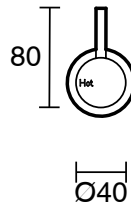

SUSSEX

Scala Wall Bath Set Straight 160mm PVD Brushed Gunmetal Lead Free

51260

SPECIFICATIONS	
Recommended Use	Residential;Commercial
Colour Finish	Brushed Gunmetal
Primary Material	Lead Free Brass
Recommended Pressure Range	150 - 500 kPa as per AS3500
Max Continuous Working Temperature (deg C)	65
Min Continuous Working Temperature (deg C)	1
WARRANTY	
Residential Use (Years)	40
Commercial Use (Years)	10
<i>Please refer to Sussex Warranty page for full Terms and Conditions</i>	