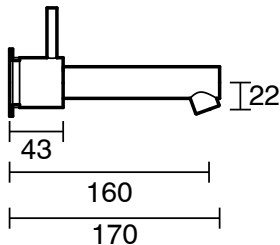

SUSSEX

Scala Wall Bath Set Straight 160mm PVD Brushed Gunmetal Lead Free

51260

SPECIFICATIONS	
Recommended Use	Residential;Commercial
Colour Finish	Brushed Gunmetal
Primary Material	Lead Free Brass
Recommended Pressure Range	150 - 500 kPa as per AS3500
Max Continuous Working Temperature (deg C)	65
Min Continuous Working Temperature (deg C)	1
WARRANTY	
Residential Use (Years)	40
Commercial Use (Years)	10
<i>Please refer to Sussex Warranty page for full Terms and Conditions</i>	

Disclaimer: Products in this specification manual must by regulation be installed by licensed and registered trade people. The manufacturer/distributor reserves the right to vary specifications or delete models from their range without prior notification. Dimensions are nominal measurements only. Dimensions and set-outs listed are correct at time of publication however the manufacturer/distributor takes no responsibility for printing errors.