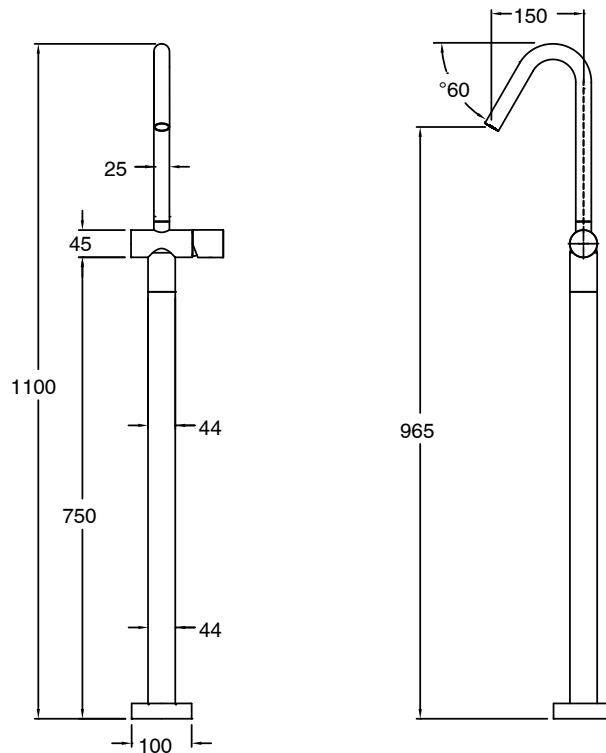

SUSSEX

Sussex Pure Floor Mounted Bath Mixer Tap Trimset with Diamond Textured Handle PVD Matte Black

9511430

SPECIFICATIONS

Recommended Use	Residential;Commercial
Colour Finish	Matte Black
Primary Material	DR Brass
Recommended Pressure Range	150 - 500 kPa as per AS3500
Max Continuous Working Temperature (deg C)	65
Min Continuous Working Temperature (deg C)	1

WARRANTY

Residential Use (Years)	40
Commercial Use (Years)	10

Please refer to Sussex Warranty page for full Terms and Conditions

Dimensions are nominal measurements only.

CLEANING RECOMMENDATIONS:

We recommend the use of soapy water or approved cleaners. This product should not be cleaned with abrasive materials. Damage caused by any improper treatment is not covered by the product warranty. Refer to Warranty Conditions

Disclaimer: Products in this specification manual must by regulation be installed by licensed and registered trade people. The manufacturer/distributor reserves the right to vary specifications or delete models from their range without prior notification. Dimensions are nominal measurements only. Dimensions and set-outs listed are correct at time of publication however the manufacturer/distributor takes no responsibility for printing errors.

Published 21/04/2026

To see the complete Sussex range go to www.reece.com.au