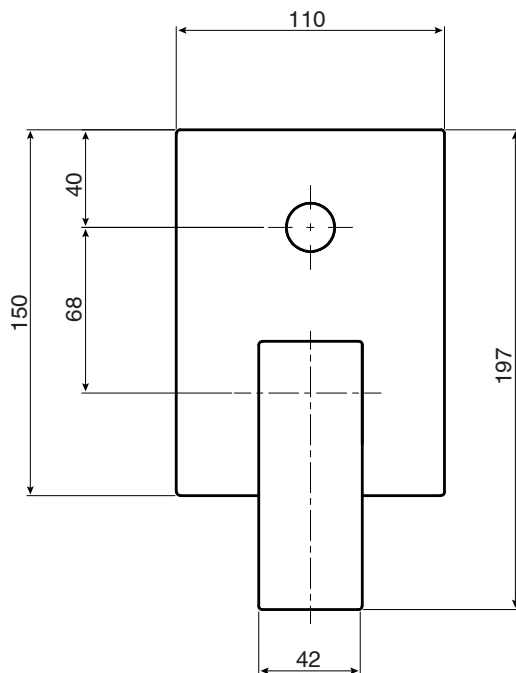

mizu

Mizu Bloc MK2 Shower Mixer Tap with Diverter Matte Black

9508084

SPECIFICATIONS

Recommended Use	Residential;Commercial
Colour Finish	Matte Black
Primary Material	DR Brass
Recommended Pressure Range	150 - 500 kPa as per AS3500
Max Continuous Working Temperature (deg C)	80
Min Continuous Working Temperature (deg C)	5

WARRANTY

Residential & Commercial Use (Years)	25
Spare Parts & Labour (Years)	1

Please refer to Mizu Warranty page for full Terms and Conditions

Dimensions are nominal measurements only.

CLEANING RECOMMENDATIONS:

We recommend the use of soapy water or approved cleaners. This product should not be cleaned with abrasive materials. Damage caused by any improper treatment is not covered by the product warranty. Refer to Warranty Conditions

Disclaimer: Products in this specification manual must by regulation be installed by licensed and registered trade people. The manufacturer/distributor reserves the right to vary specifications or delete models from their range without prior notification. Dimensions are nominal measurements only. Dimensions and set-outs listed are correct at time of publication however the manufacturer/distributor takes no responsibility for printing errors.

Published 01/04/2026

To see the complete Mizu range go to www.reece.com.au

WaterMark
AS/NZS 3718
WM-022094