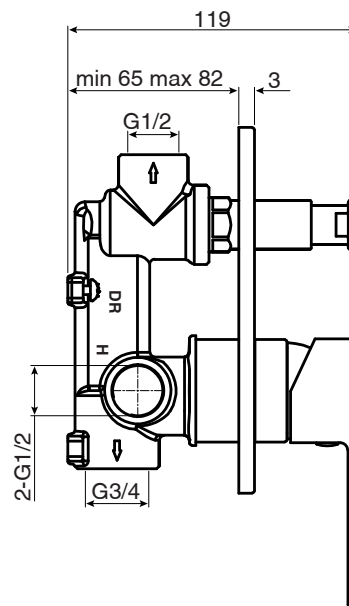

mizu

Mizu Bloc MK2 Shower Mixer Tap with Diverter Matte Black

9508084

SPECIFICATIONS

Recommended Use	Residential;Commercial
Colour Finish	Matte Black
Primary Material	DR Brass
Recommended Pressure Range	150 - 500 kPa as per AS3500
Max Continuous Working Temperature (deg C)	80
Min Continuous Working Temperature (deg C)	5

WARRANTY

Residential & Commercial Use (Years)	25
Spare Parts & Labour (Years)	1

Please refer to Mizu Warranty page for full Terms and Conditions

Dimensions are nominal measurements only.

CLEANING RECOMMENDATIONS:

We recommend the use of soapy water or approved cleaners. This product should not be cleaned with abrasive materials. Damage caused by any improper treatment is not covered by the product warranty. Refer to Warranty Conditions

Disclaimer: Products in this specification manual must by regulation be installed by licensed and registered trade people. The manufacturer/distributor reserves the right to vary specifications or delete models from their range without prior notification. Dimensions are nominal measurements only. Dimensions and set-outs listed are correct at time of publication however the manufacturer/distributor takes no responsibility for printing errors.

Published 01/04/2026

To see the complete Mizu range go to www.reece.com.au

WaterMark
AS/NZS 3718
WM-022094