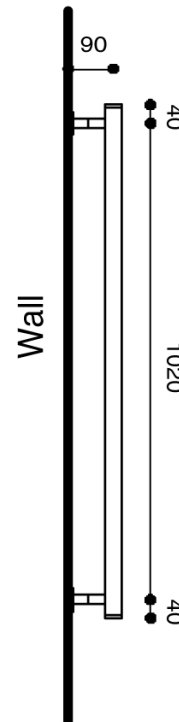

HYDROTHERM
T O W E L   R A I L S

Hydrotherm Pure Heated Towel Rail 800 x 1100mm Brushed Nickel

2299552

SPECIFICATIONS

Recommended Use	Residential;Commercial
Colour Finish	Brushed Nickel
Primary Material	Copper
Mounting	Wall
Electrical Connection Type	Plug-In;Hardwired
Electrical Connection Position	Bottom Left;Bottom Right
Heating Method	Water Filled
Power Supply (V)	230V AC
IP Rating	IPX3

WARRANTY

Residential & Commercial Use (Years)	10
Spare Parts & Labour (Years)	1

Please refer to Hydrotherm Warranty page for full Terms and Conditions

Dimensions are nominal measurements only.

CLEANING RECOMMENDATIONS:

We recommend the use of soapy water or approved cleaners. This product should not be cleaned with abrasive materials. Damage caused by any improper treatment is not covered by the product warranty. Refer to Warranty Conditions

Disclaimer: Products in this specification manual must by regulation be installed by licensed and registered trade people. The manufacturer/distributor reserves the right to vary specifications or delete models from their range without prior notification. Dimensions are nominal measurements only. Dimensions and set-outs listed are correct at time of publication however the manufacturer/distributor takes no responsibility for printing errors.

Published 18/05/2026

To see the complete Hydrotherm range go to www.reece.com.au