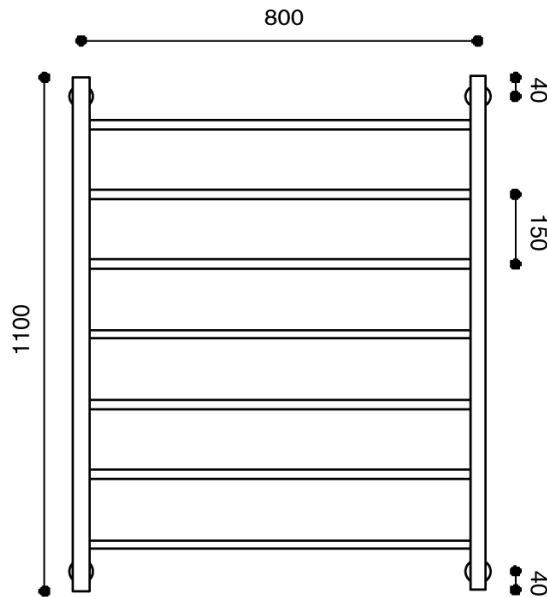

HYDROTHERM
T O W E L   R A I L S

Hydrotherm Pure Heated Towel Rail 800 x 1100mm Brushed Nickel

2299552

SPECIFICATIONS

Recommended Use	Residential;Commercial
Colour Finish	Brushed Nickel
Primary Material	Copper
Mounting	Wall
Electrical Connection Type	Plug-In;Hardwired
Electrical Connection Position	Bottom Left;Bottom Right
Heating Method	Water Filled
Power Supply (V)	230V AC
IP Rating	IPX3

WARRANTY

Residential & Commercial Use (Years)	10
Spare Parts & Labour (Years)	1

Please refer to Hydrotherm Warranty page for full Terms and Conditions

Dimensions are nominal measurements only.

CLEANING RECOMMENDATIONS:

We recommend the use of soapy water or approved cleaners. This product should not be cleaned with abrasive materials. Damage caused by any improper treatment is not covered by the product warranty. Refer to Warranty Conditions

Disclaimer: Products in this specification manual must by regulation be installed by licensed and registered trade people. The manufacturer/distributor reserves the right to vary specifications or delete models from their range without prior notification. Dimensions are nominal measurements only. Dimensions and set-outs listed are correct at time of publication however the manufacturer/distributor takes no responsibility for printing errors.

Published 18/05/2026

To see the complete Hydrotherm range go to www.reece.com.au