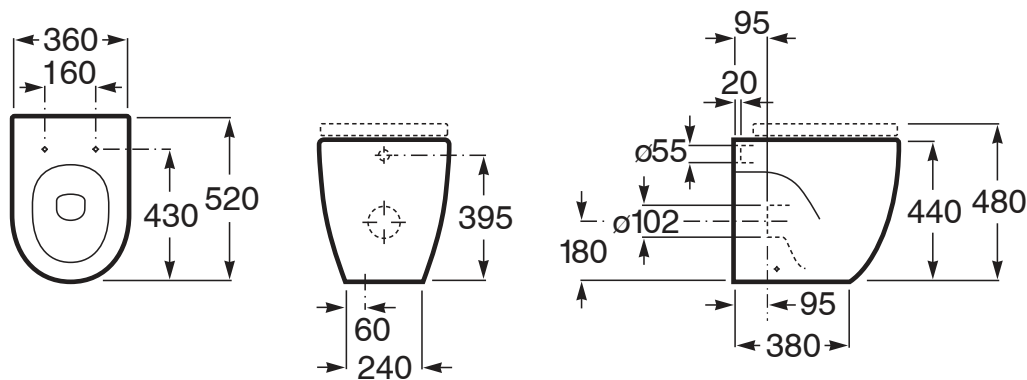

## Roca Meridian Back to Wall Pan Comfort Height with Seat White (4 Star)

9505392

SPECIFICATIONS	
Recommended Use	Residential;Commercial
Pan Material	Vitreous China
Rim Configuration	Box
Pan Outlet Type	S Trap with Supplied Conversion Bend
Pan Weight (kg)	TBC
Mounting	Floor
Toilet Seat Included	Yes
WARRANTY	
Residential & Commercial Use (Years)	25
Spare Parts & Labour (Years)	1
<i>Please refer to Roca Warranty page for full Terms and Conditions</i>	

Dimensions are nominal measurements only.