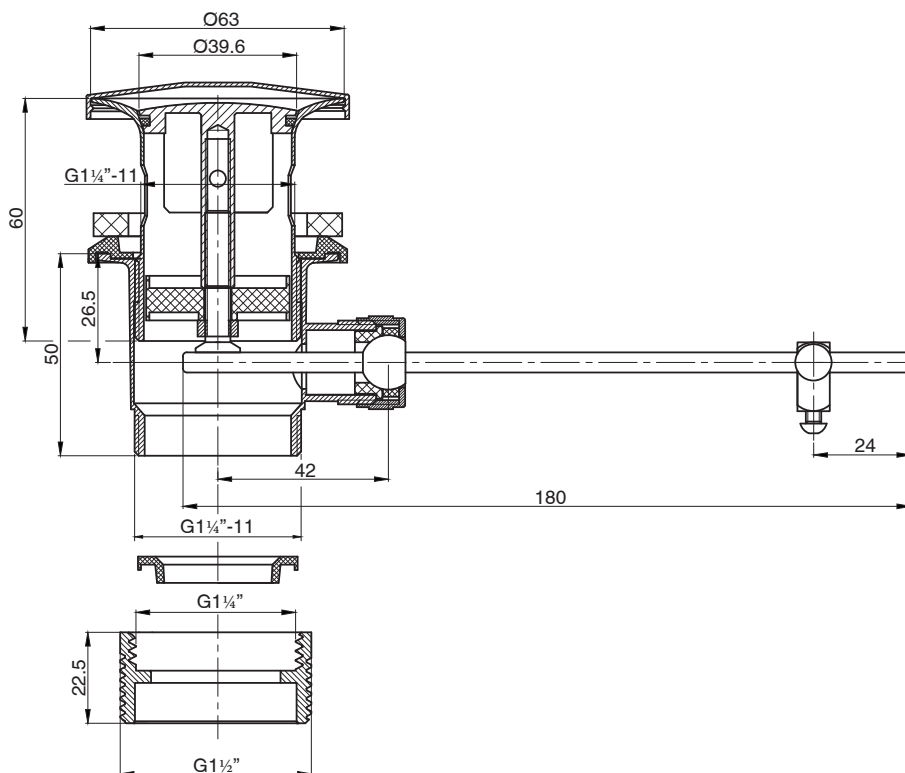

mizu

Mizu Drift Bidet/Basin Lever Pop Up Waste 32mm x 40mm Overflow Matte Black

202009

SPECIFICATIONS

Recommended Use	Residential;Commercial
Colour Finish	Matte Black
Primary Material	DR Brass

WARRANTY

Parts Replacement Only - excludes labour costs (Years) 1

Please refer to Mizu Warranty page for full Terms and Conditions

Dimensions are nominal measurements only.

CLEANING RECOMMENDATIONS:

We recommend the use of soapy water or approved cleaners. This product should not be cleaned with abrasive materials. Damage caused by any improper treatment is not covered by the product warranty. Refer to Warranty Conditions

Disclaimer: Products in this specification manual must by regulation be installed by licensed and registered trade people. The manufacturer/distributor reserves the right to vary specifications or delete models from their range without prior notification. Dimensions are nominal measurements only. Dimensions and set-outs listed are correct at time of publication however the manufacturer/distributor takes no responsibility for printing errors.

Published 01/04/2026

To see the complete Mizu range go to www.reece.com.au