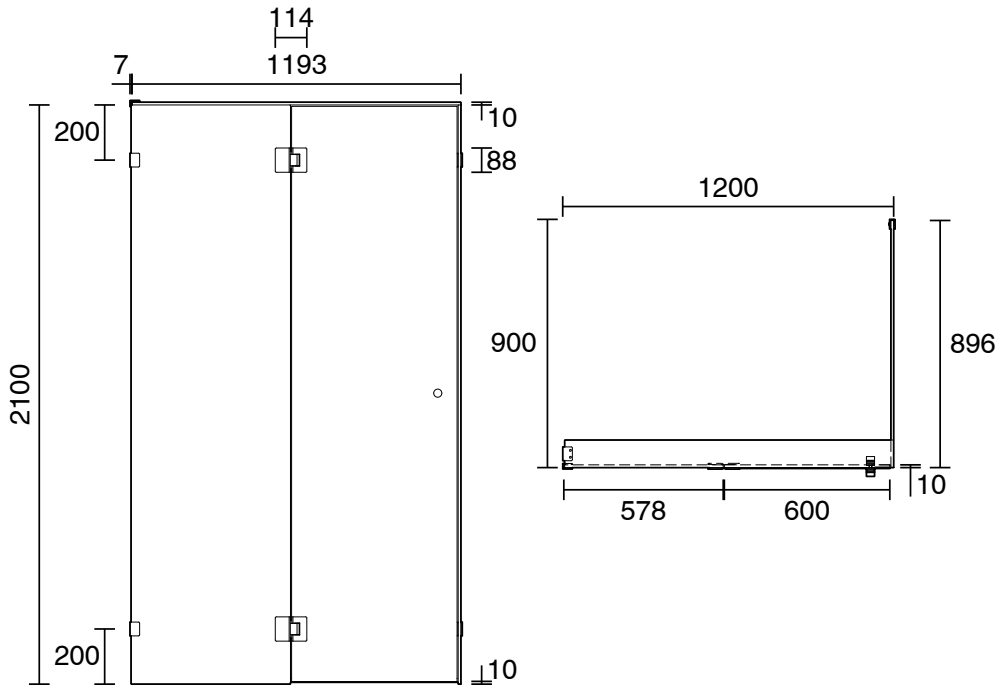

KADO

Kado Lux Frameless Enclosure with Wall Clips 1200 x 900mm Brushed Gunmetal

1710049

SPECIFICATIONS	
Recommended Use	Residential;Commercial
Colour Finish	Clear;Brushed Gunmetal
Primary Material	Glass
Frame Configuration	Frameless
Screen Shape	Rectangular
Screen Appearance	Clear
Screen Fixing	Clips
Mounting	Wall
WARRANTY	
Residential & Commercial Use (Years)	7
Spare Parts & Labour (Years)	1
<i>Please refer to Kado Warranty Page for full Terms and Conditions</i>	