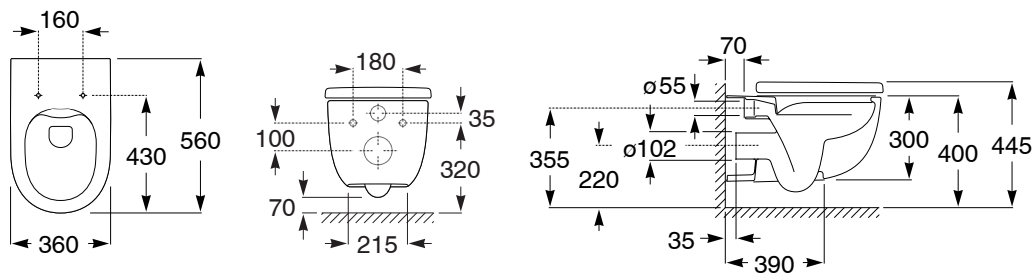

Roca Meridian Rimless Wall Hung Pan Soft Close Quick Release Seat Compact White (4 Star)

9508770

SPECIFICATIONS

Recommended Use	Residential;Commercial
Pan Material	Vitreous China
Rim Configuration	Rimless
Pan Outlet Type	P Trap;S Trap
Pan Weight (kg)	25.5
Mounting	Wall
Toilet Seat Included	Yes

WARRANTY

Residential & Commercial Use (Years)	25
Spare Parts & Labour (Years)	1

Please refer to Roca Warranty page for full Terms and Conditions

Dimensions are nominal measurements only.

CLEANING RECOMMENDATIONS:

We recommend the use of soapy water or approved cleaners. This product should not be cleaned with abrasive materials. Damage caused by any improper treatment is not covered by the product warranty. Refer to Warranty Conditions

Disclaimer: Products in this specification manual must by regulation be installed by licensed and registered trade people. The manufacturer/distributor reserves the right to vary specifications or delete models from their range without prior notification. Dimensions are nominal measurements only. Dimensions and set-outs listed are correct at time of publication however the manufacturer/distributor takes no responsibility for printing errors.

Published 21/05/2026