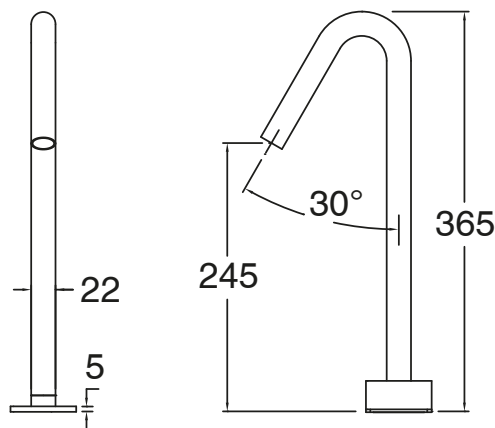

## Sussex Pure Vessel Basin Outlet PVD Brushed Gold (5 Star) Lead Free

50694

SPECIFICATIONS	
Recommended Use	Residential;Commercial
Colour Finish	Brushed Gold
Primary Material	Lead Free Brass
Recommended Pressure Range	150 - 500 kPa as per AS3500
Max Continuous Working Temperature (deg C)	65
Min Continuous Working Temperature (deg C)	1
WARRANTY	
Residential Use (Years)	40
Commercial Use (Years)	10
<i>Please refer to Sussex Warranty page for full Terms and Conditions</i>	

Dimensions are nominal measurements only.