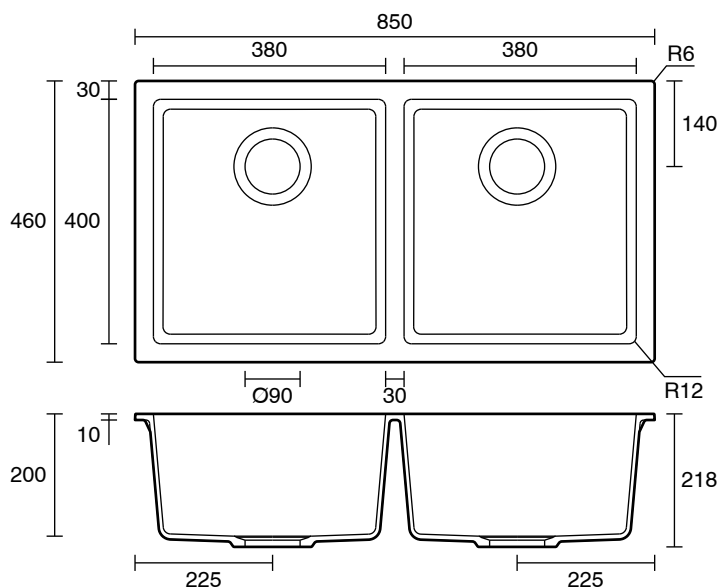

### SPECIFICATIONS

Recommended Use	Residential;Commercial
Bowl Type	Inset / Semi Inset;Under Mount / Under Counter
Material	Quartz Composite
Sink Colour	White
Taphole Options	None
Capacity (L)	31 & 31
Mounting	Product Surface
Overflow Included	No
Plug & Waste Included	Yes
Plug & Waste Size	90mm Basket Waste

Dimensions are nominal measurements only.