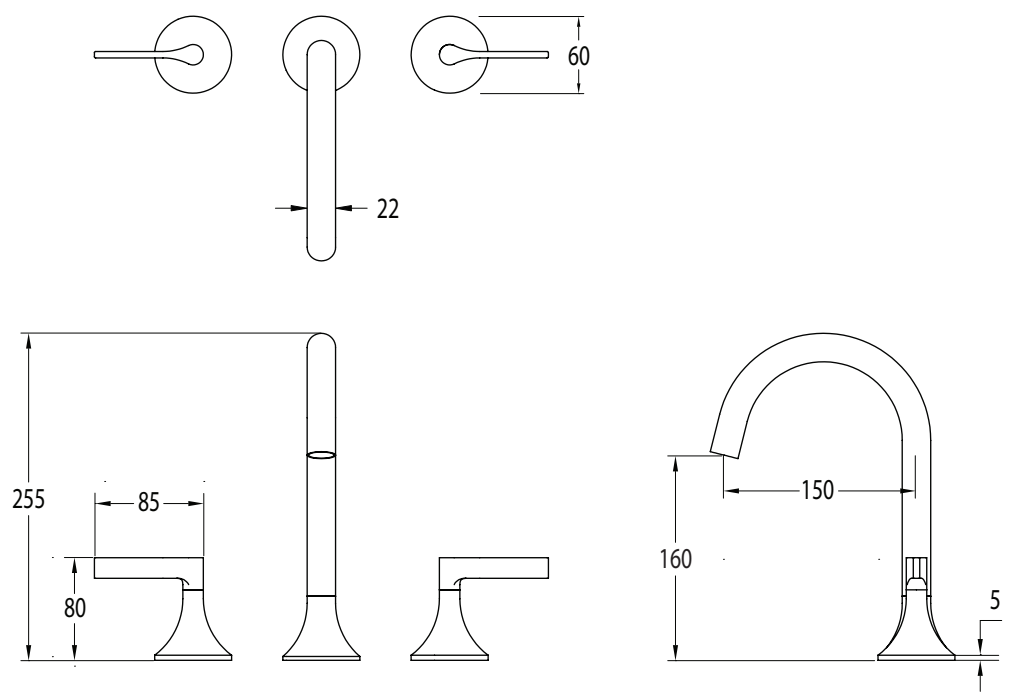

SUSSEX

Sussex Oria Basin Set PVD Brushed Gold (5 Star) Lead Free

39642

SPECIFICATIONS	
Recommended Use	Residential;Commercial
Colour Finish	Brushed Gold
Primary Material	Lead Free Brass
Recommended Pressure Range	150 - 500 kPa as per AS3500
Max Continuous Working Temperature (deg C)	65
Min Continuous Working Temperature (deg C)	1
WARRANTY	
Residential Use (Years)	40
Commercial Use (Years)	10
<i>Please refer to Sussex Warranty page for full Terms and Conditions</i>	

Disclaimer: Products in this specification manual must by regulation be installed by licensed and registered trade people. The manufacturer/distributor reserves the right to vary specifications or delete models from their range without prior notification. Dimensions are nominal measurements only. Dimensions and set-outs listed are correct at time of publication however the manufacturer/distributor takes no responsibility for printing errors.