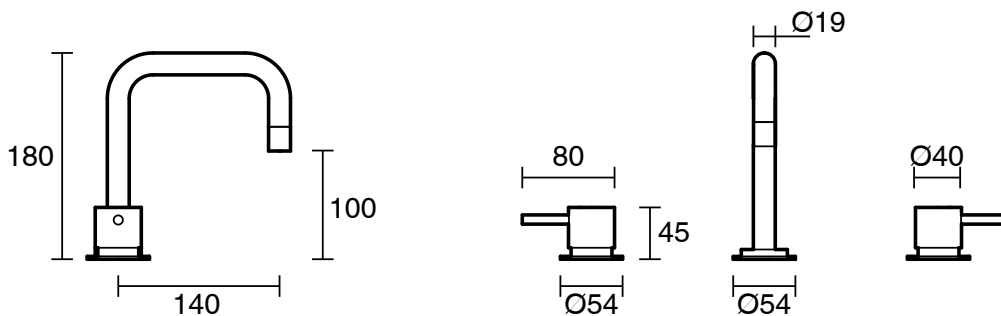

SUSSEX

Sussex Scala Basin Set Square LUX PVD Brushed Platinum Gold (5 Star)

2268274

SPECIFICATIONS	
Recommended Use	Residential;Commercial
Colour Finish	Brushed Platinum Gold
Primary Material	DR Brass
Recommended Pressure Range	150 - 500 kPa as per AS3500
Max Continuous Working Temperature (deg C)	65
Min Continuous Working Temperature (deg C)	1
WARRANTY	
Residential Use (Years)	40
Commercial Use (Years)	10
<i>Please refer to Sussex Warranty page for full Terms and Conditions</i>	

Disclaimer: Products in this specification manual must by regulation be installed by licensed and registered trade people. The manufacturer/distributor reserves the right to vary specifications or delete models from their range without prior notification. Dimensions are nominal measurements only. Dimensions and set-outs listed are correct at time of publication however the manufacturer/distributor takes no responsibility for printing errors.